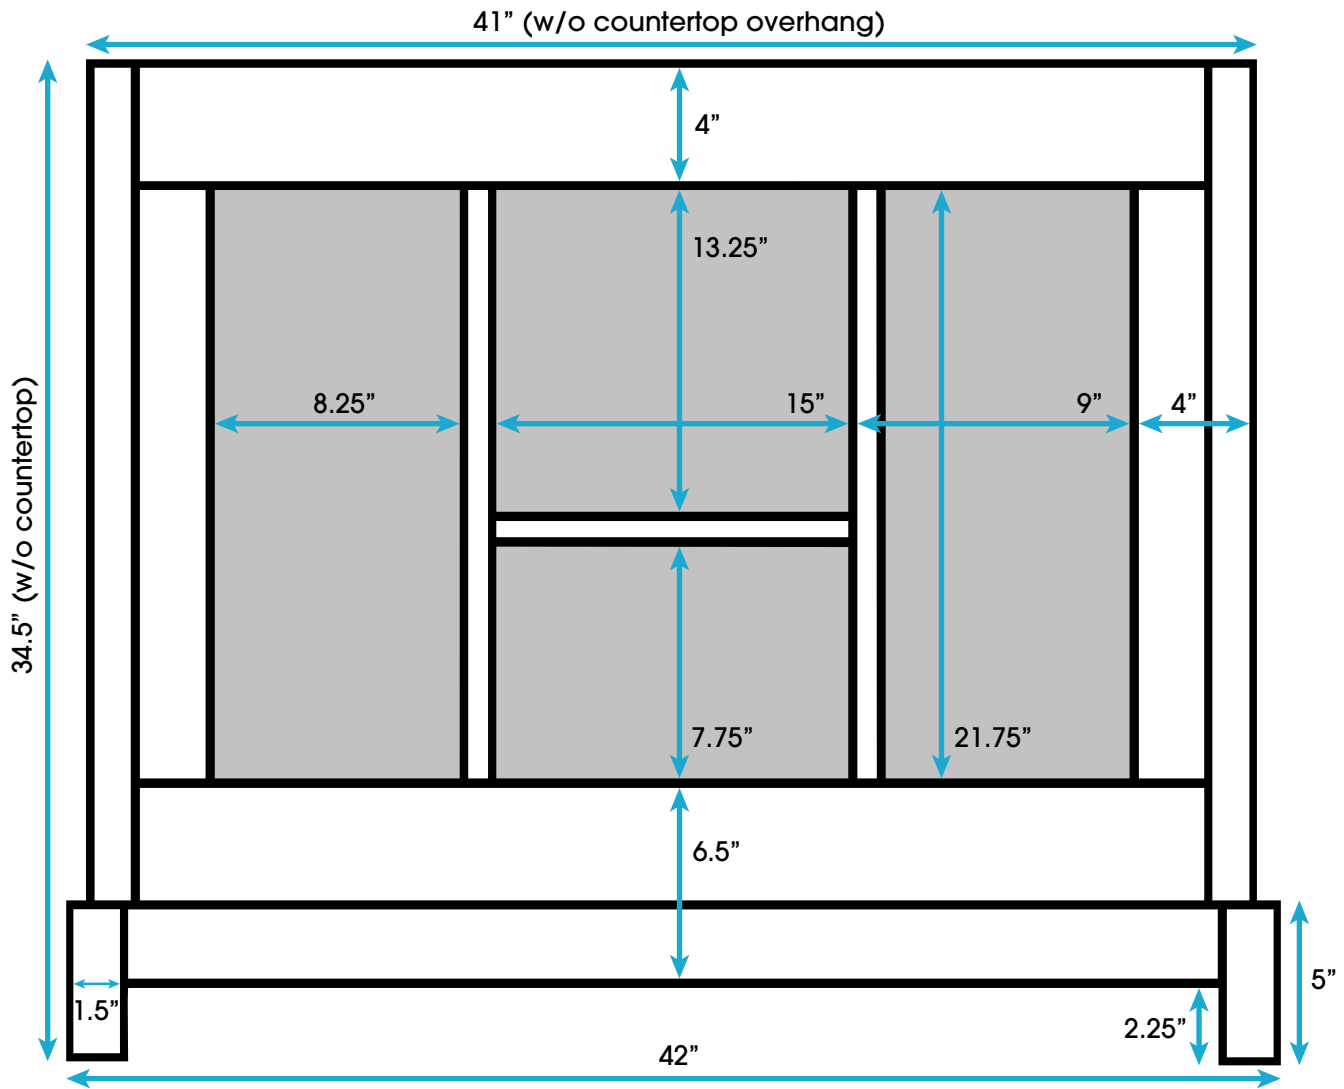

# Madison 42-inch Bath Vanity (Back View)

All measurements are approximate and rounded to the nearest quarter inch  
Please allow for a slight margin of error