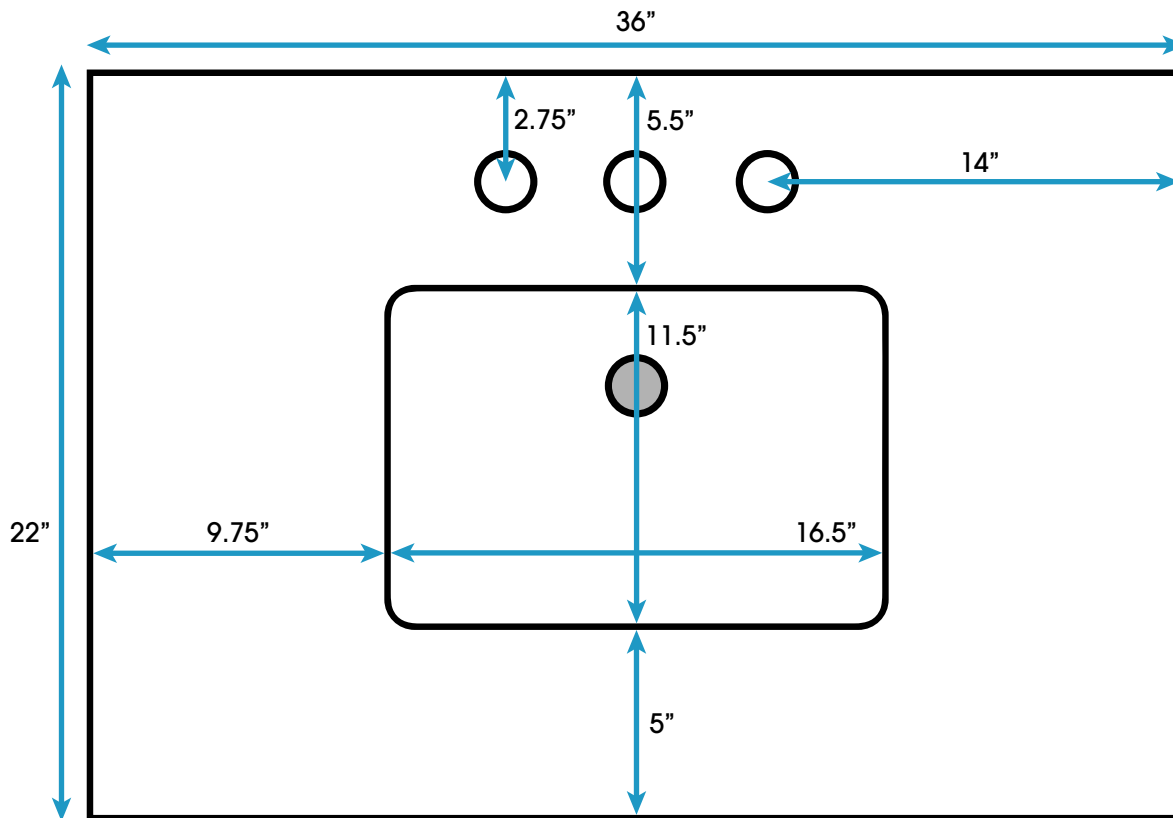

Madison 36-inch Bath Vanity **(Top View)**

**All measurements are approximate and rounded to the nearest quarter inch
Please allow for a slight margin of error**