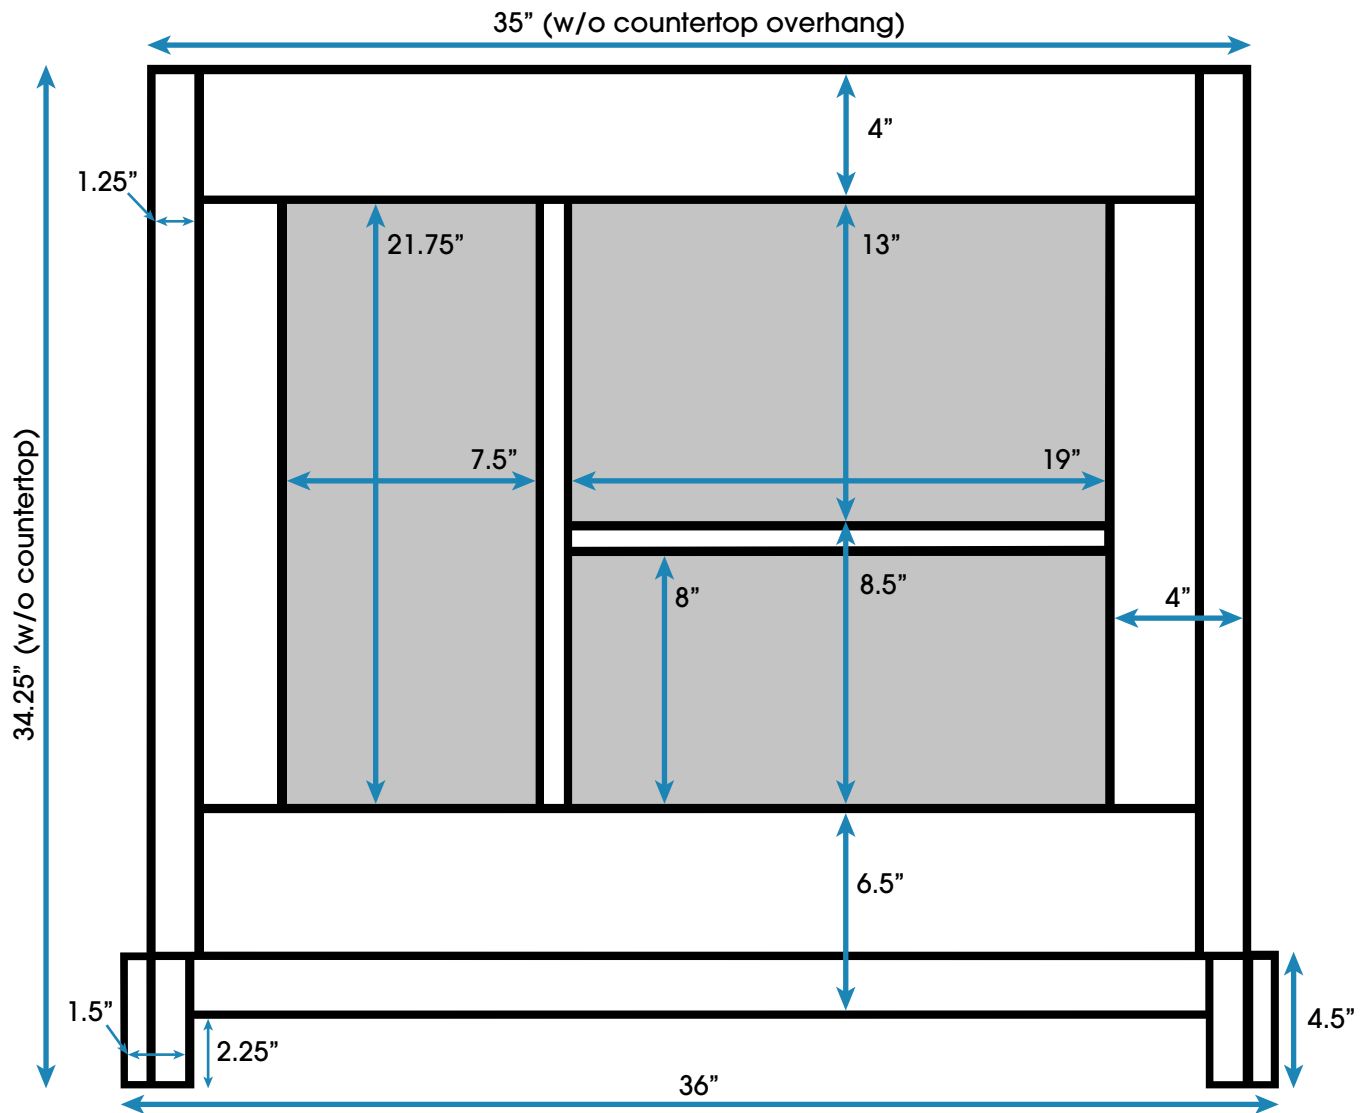

Madison 36-inch Bath Vanity **(Back View)**

**All measurements are approximate and rounded to the nearest quarter inch
Please allow for a slight margin of error**