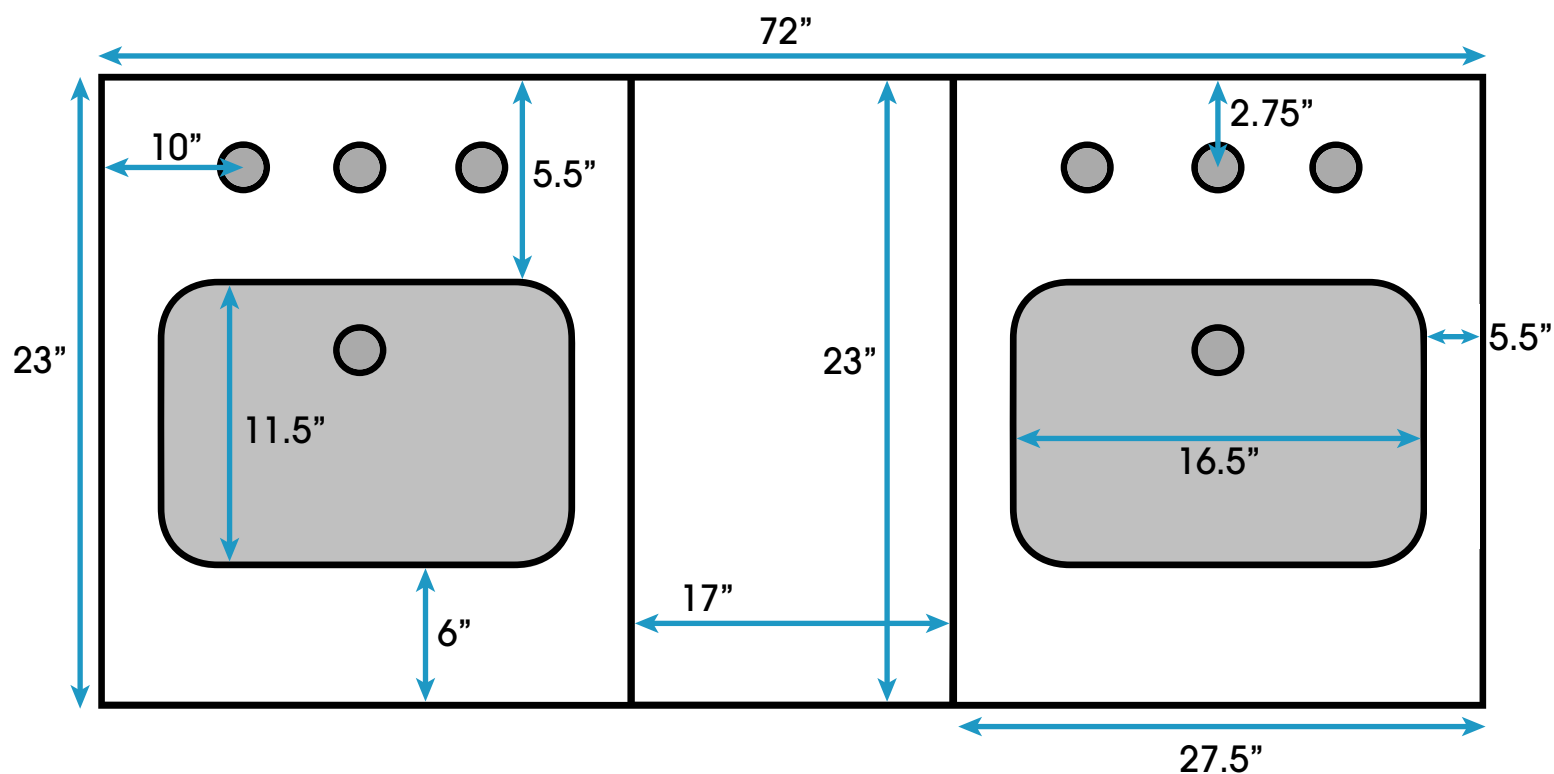

Eleanor 72-inch Double Bath Vanity (Top View)

**All measurements are approximate and rounded to the nearest quarter inch
Please allow for a slight margin of error**