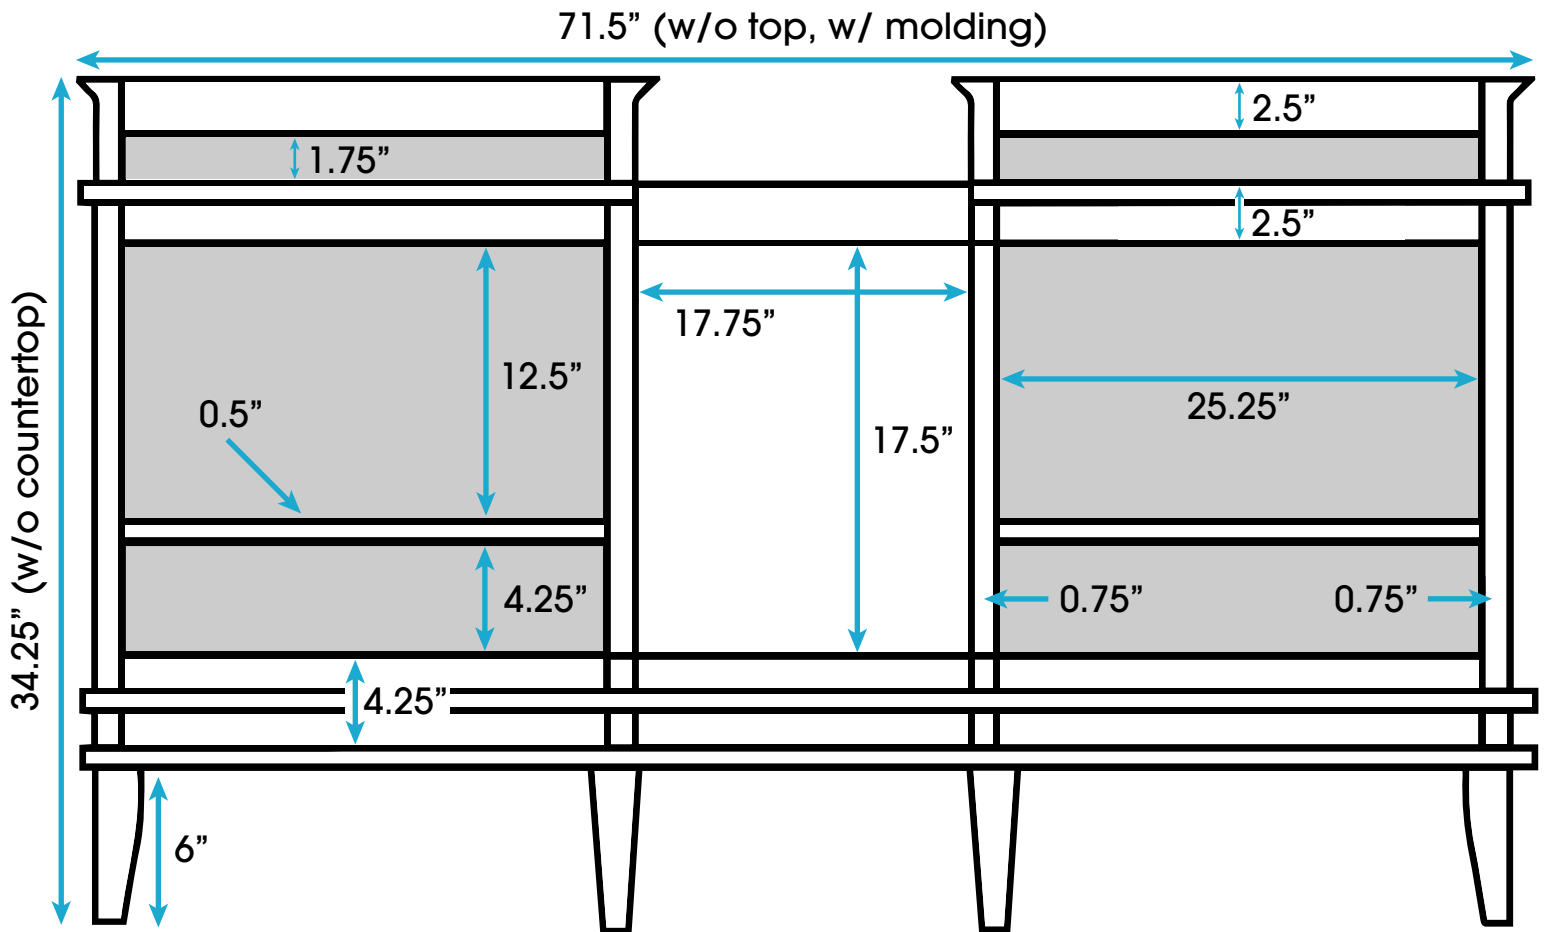

Eleanor 72-inch Double Bath Vanity (Back View)

All measurements are approximate and rounded to the nearest quarter inch
Please allow for a slight margin of error