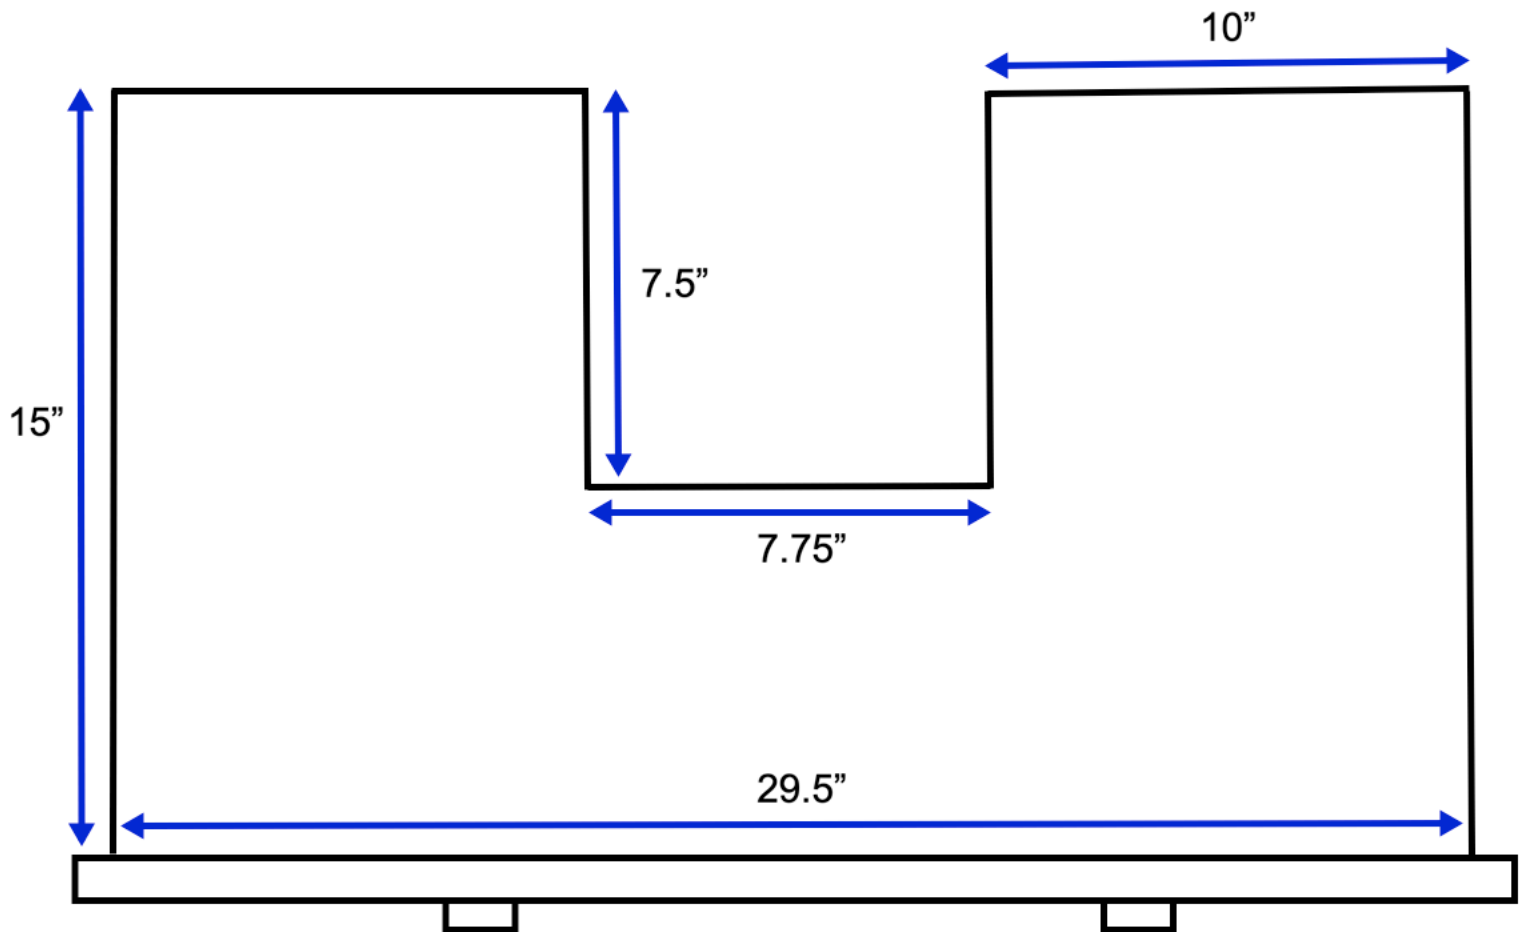

# Eleanor 36-inch Bath Vanity Top and Middle Drawer - Bird's Eye

All measurements are approximate and rounded to the nearest quarter inch.  
Please allow for a slight margin of error.