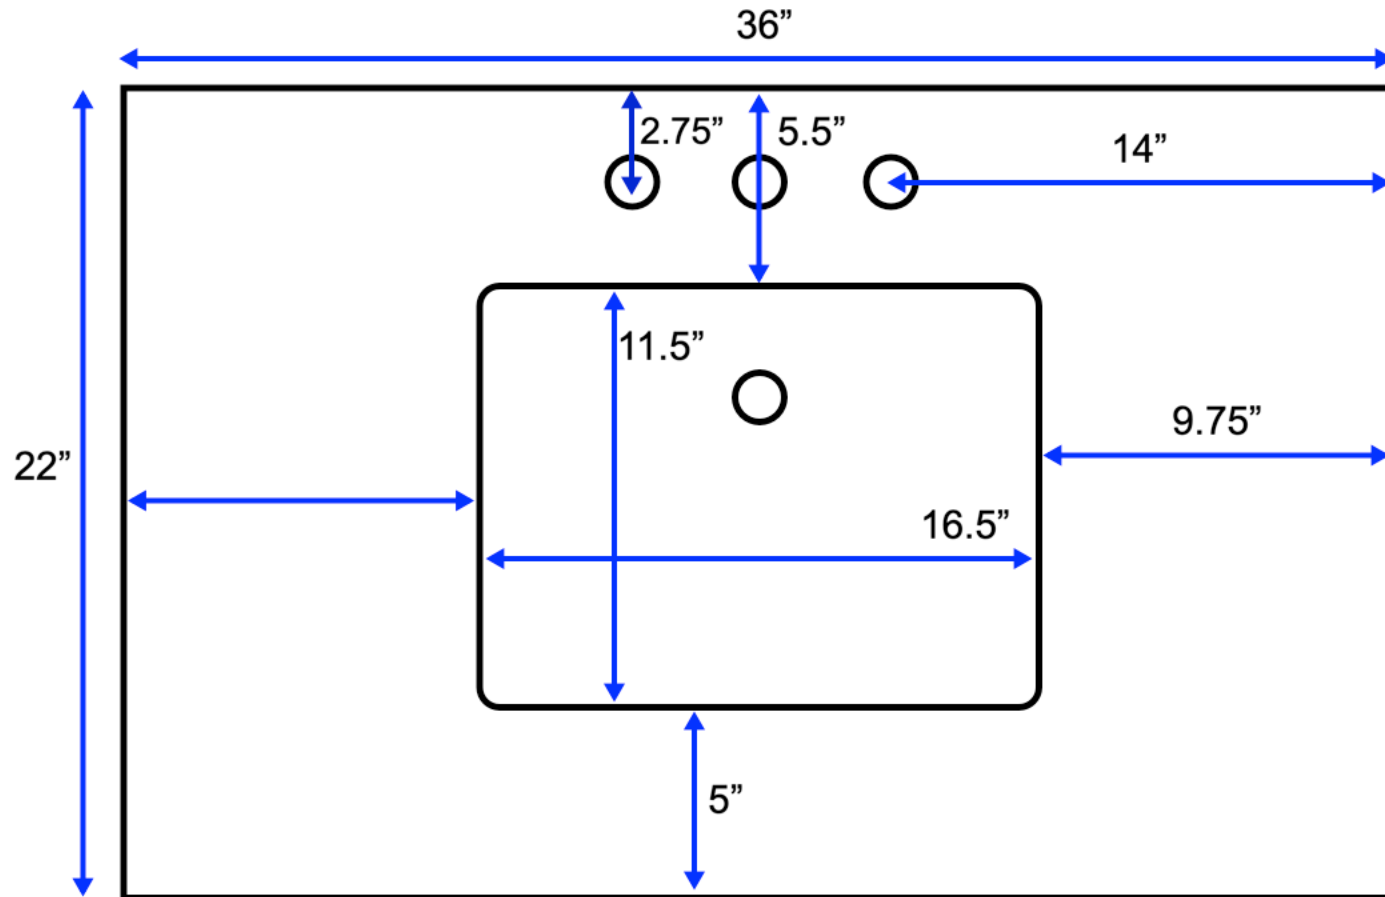

Eleanor 36-inch Bath Vanity (Top View)

All measurements are approximate and rounded to the nearest quarter inch.
Please allow for a slight margin of error.