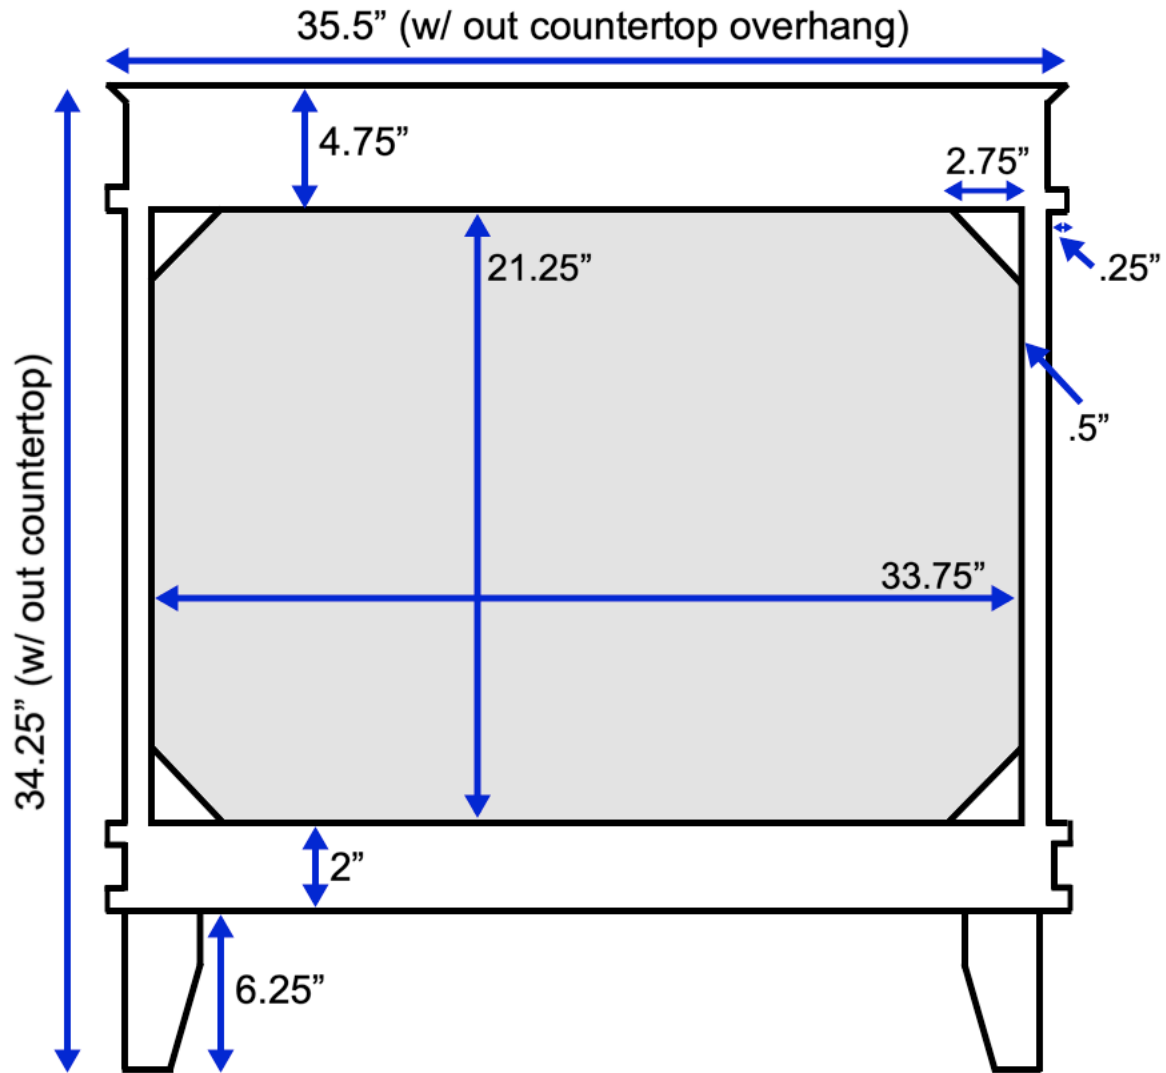

Eleanor 36-inch Bath Vanity (Back View)

All measurements are approximate and rounded to the nearest quarter inch.
Please allow for a slight margin of error.