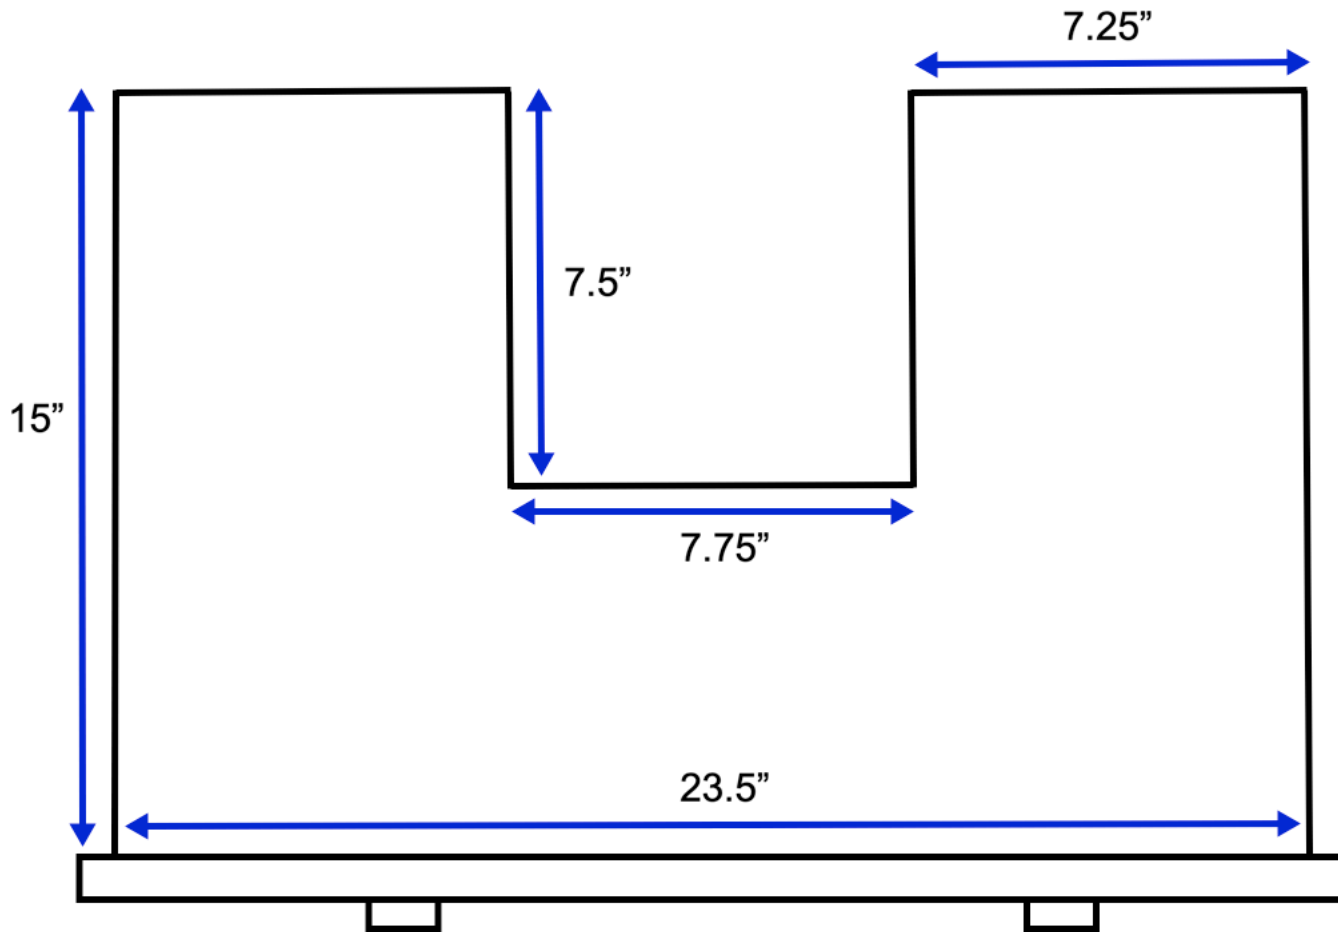

Eleanor 30-inch Bath Vanity Top and Middle Drawer - Bird's Eye View

All measurements are approximate and rounded to the nearest quarter inch.
Please allow for a slight margin of error.