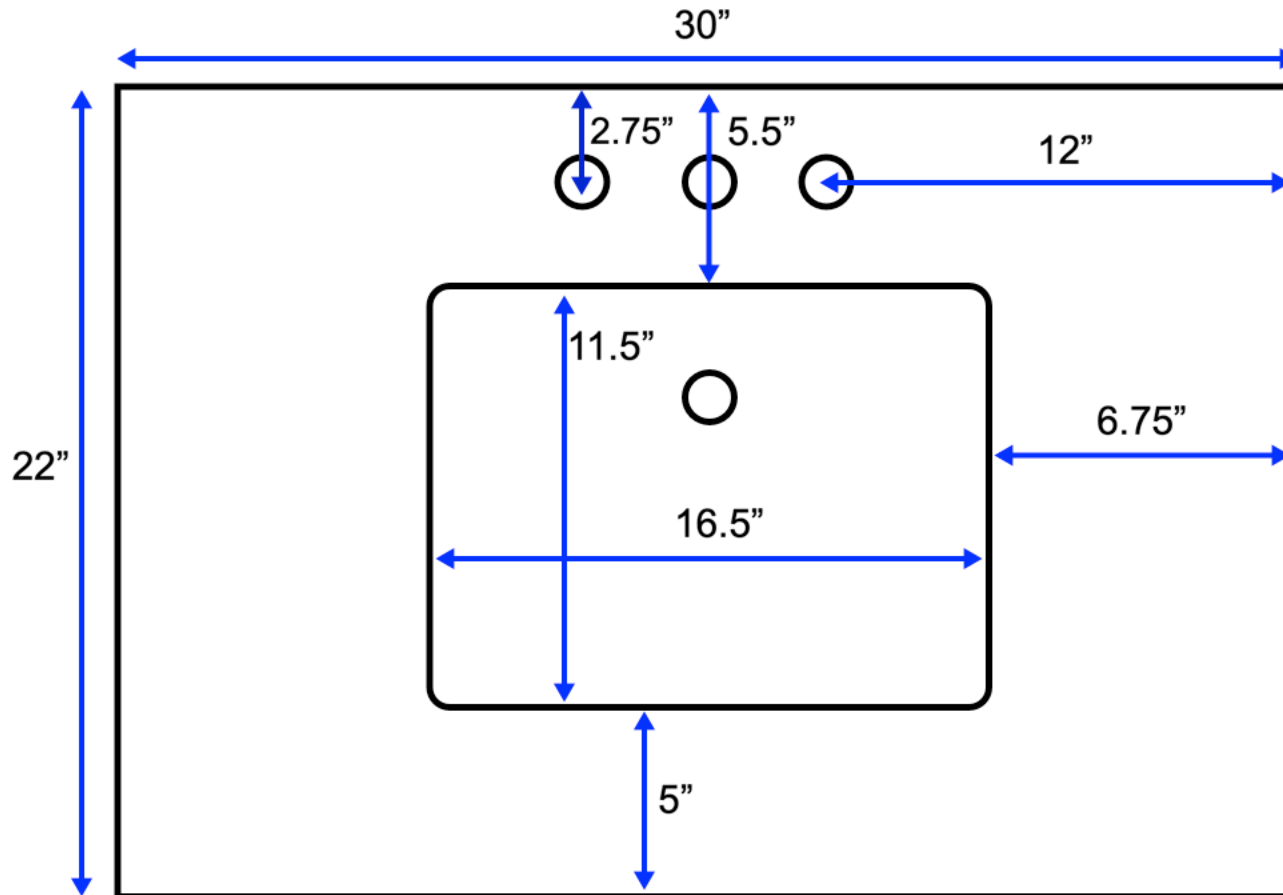

Eleanor 30-inch Bath Vanity (Top View)

All measurements are approximate and rounded to the nearest quarter inch.
Please allow for a slight margin of error.