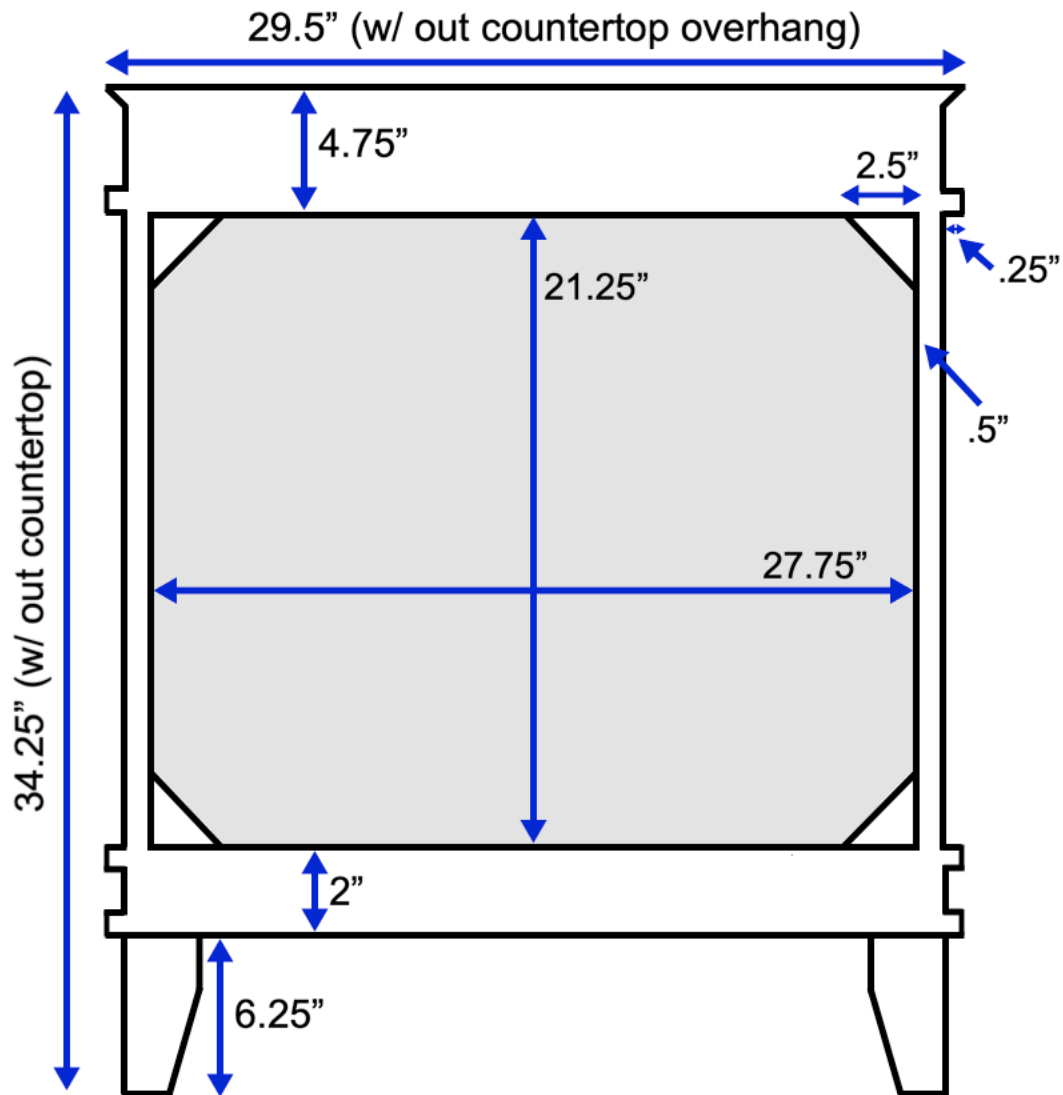

Eleanor 30-inch Bath Vanity (Back View)

All measurements are approximate and rounded to the nearest quarter inch.
Please allow for a slight margin of error.