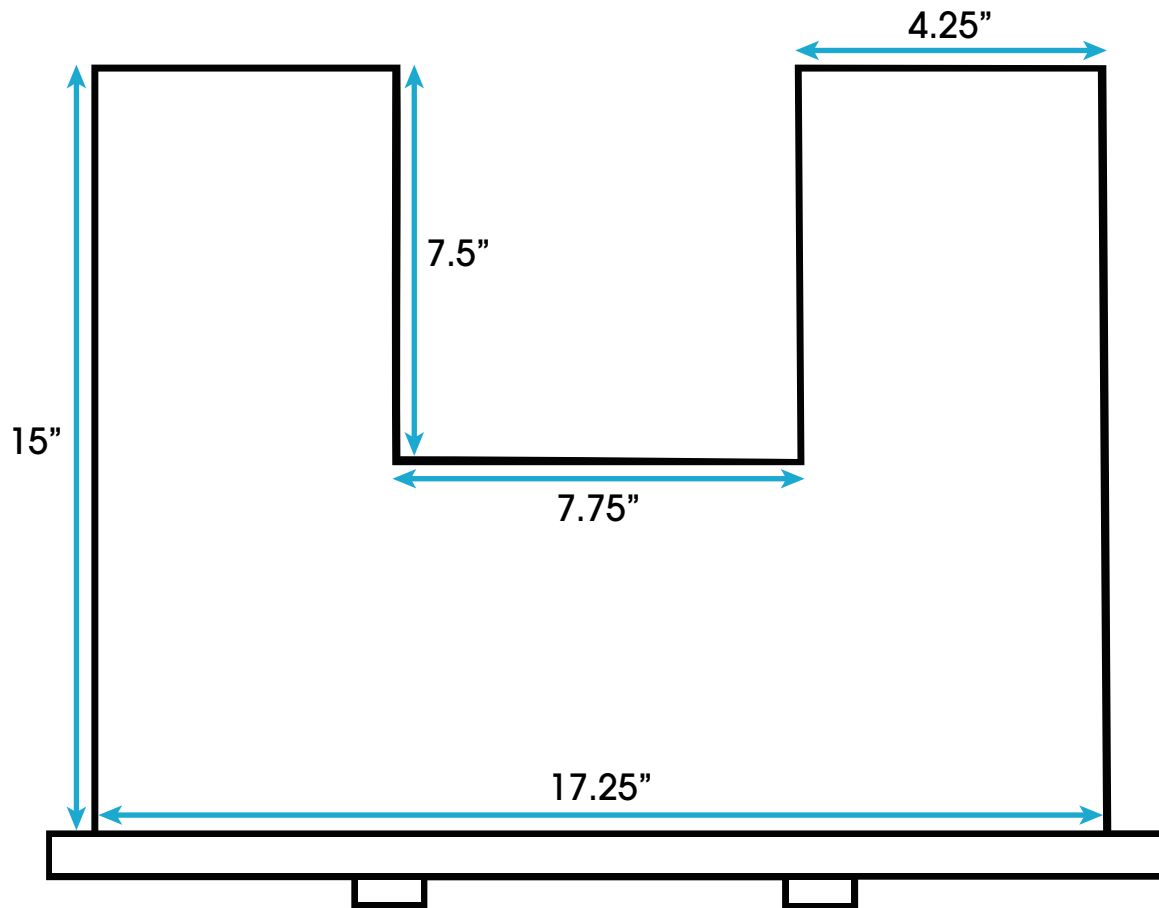

Eleanor 24-inch Bath Vanity **Top and Middle Drawer** **(Top View)**

**All measurements are approximate and rounded to the nearest quarter inch
Please allow for a slight margin of error**