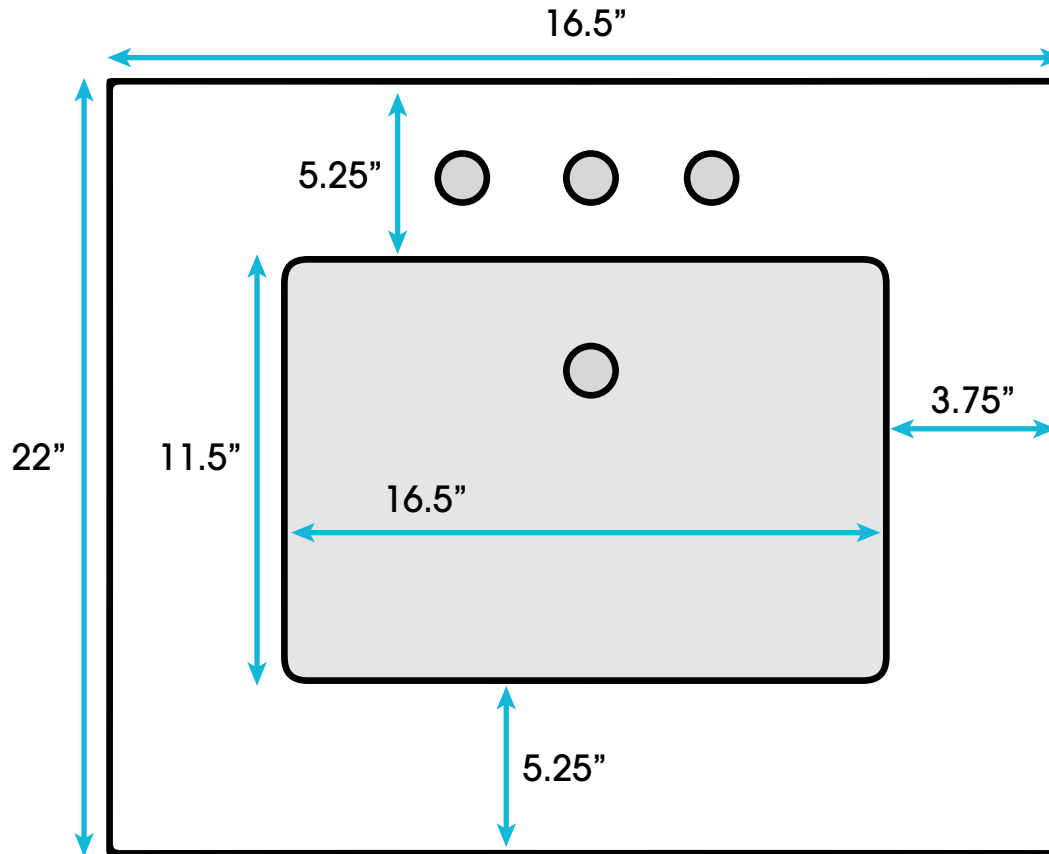

Eleanor 24-inch Vanity (Top View)

**All measurements are approximate and rounded to the nearest quarter inch
Please allow for a slight margin of error**