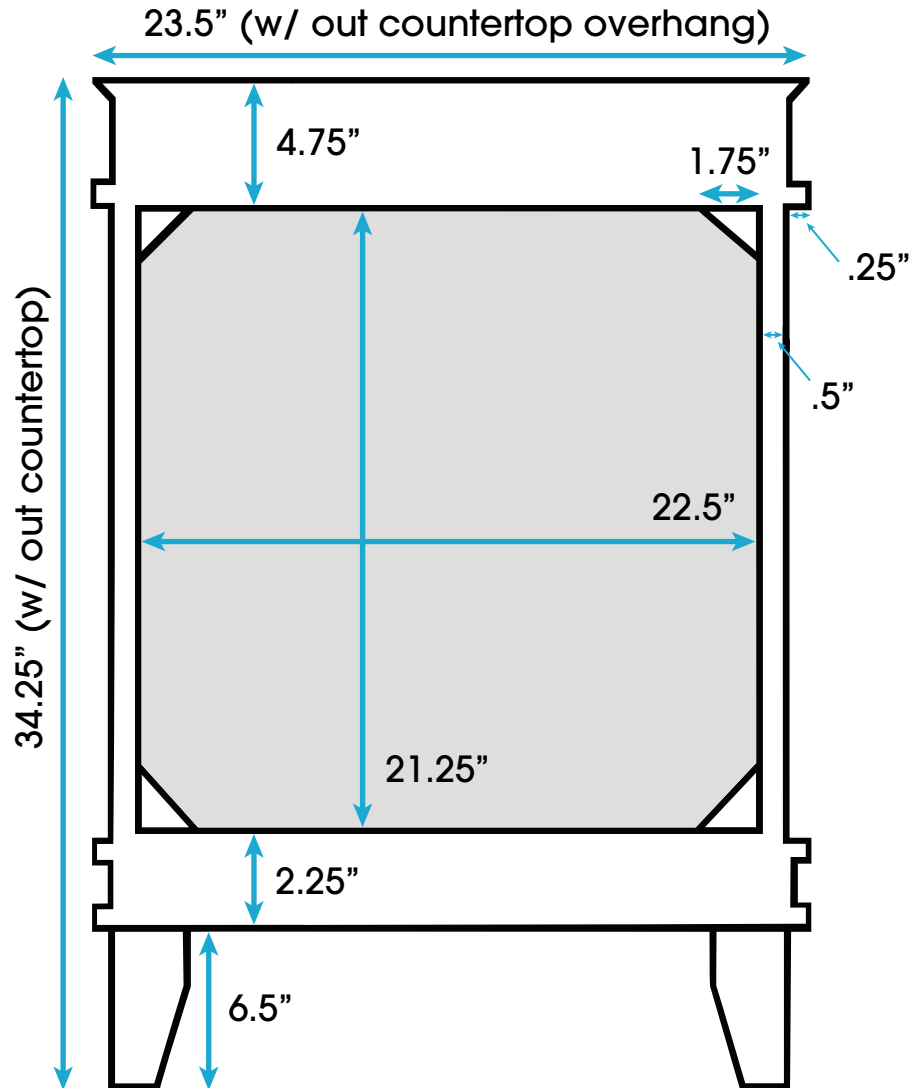

Eleanor 24-inch Bath Vanity **(Back View)**

**All measurements are approximate and rounded to the nearest quarter inch
Please allow for a slight margin of error**