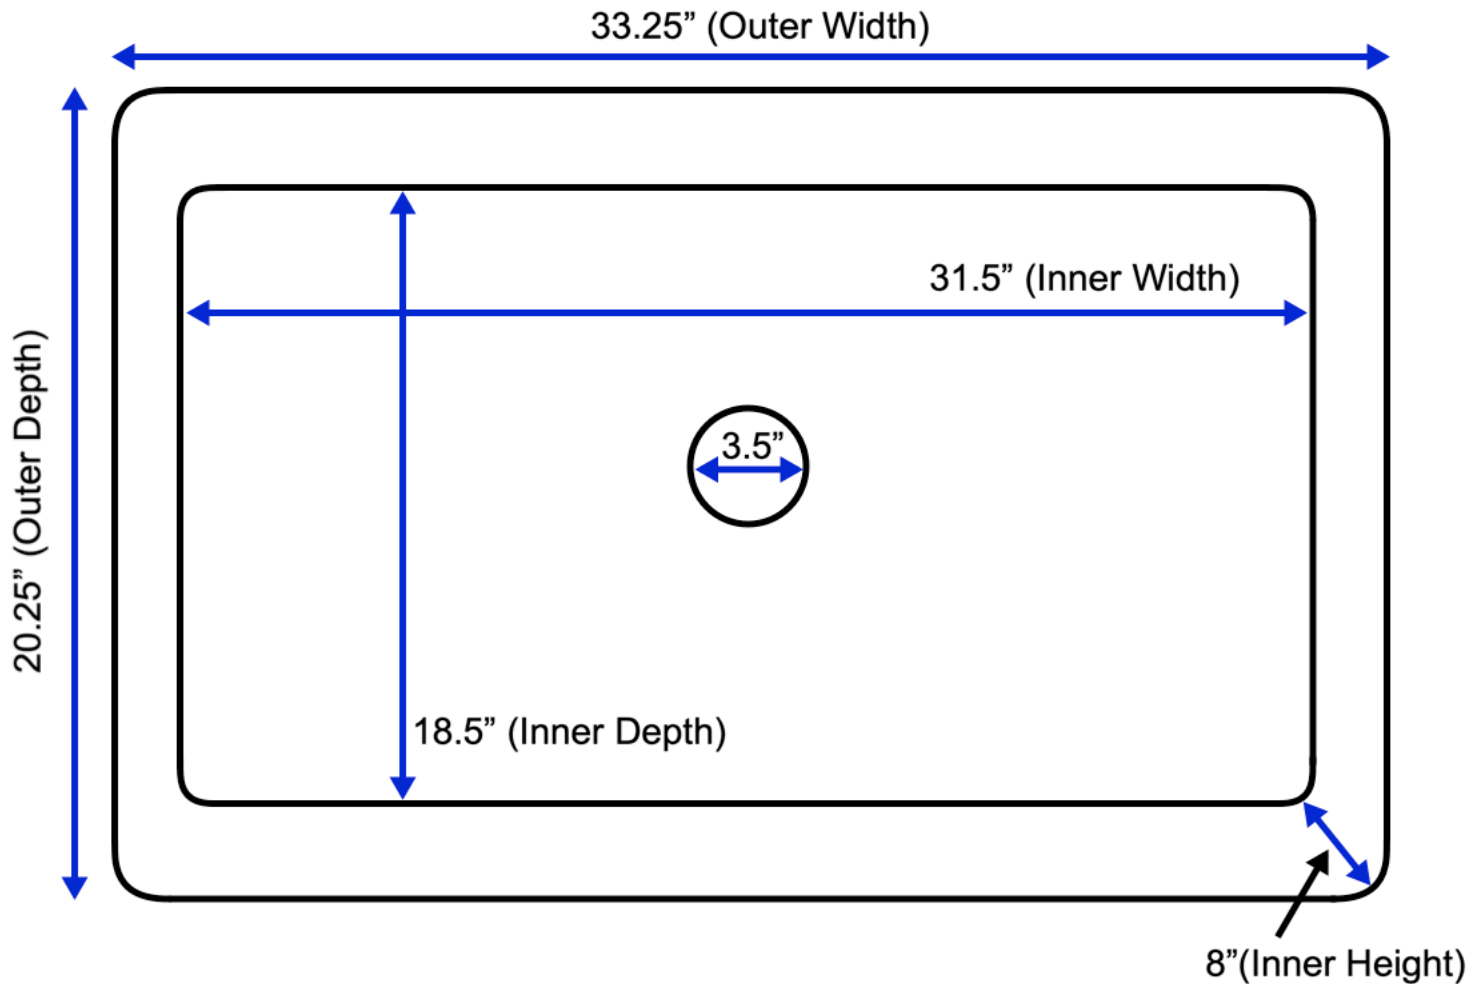

# Charleston 33-inch Farmhouse Sink (Top View)

All measurements are approximate and rounded to the nearest quarter inch.  
Please allow for a slight margin of error.