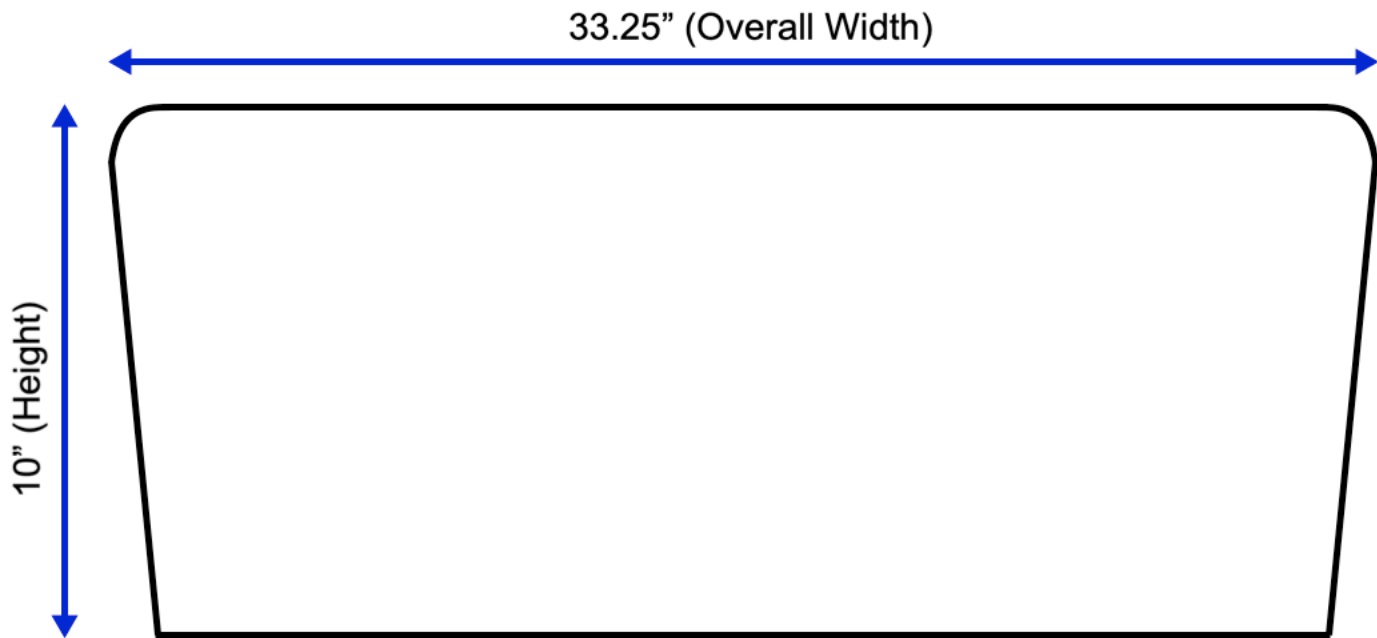

Charleston 33-inch Farmhouse Sink (Front View)

All measurements are approximate and rounded to the nearest quarter inch.
Please allow for a slight margin of error.