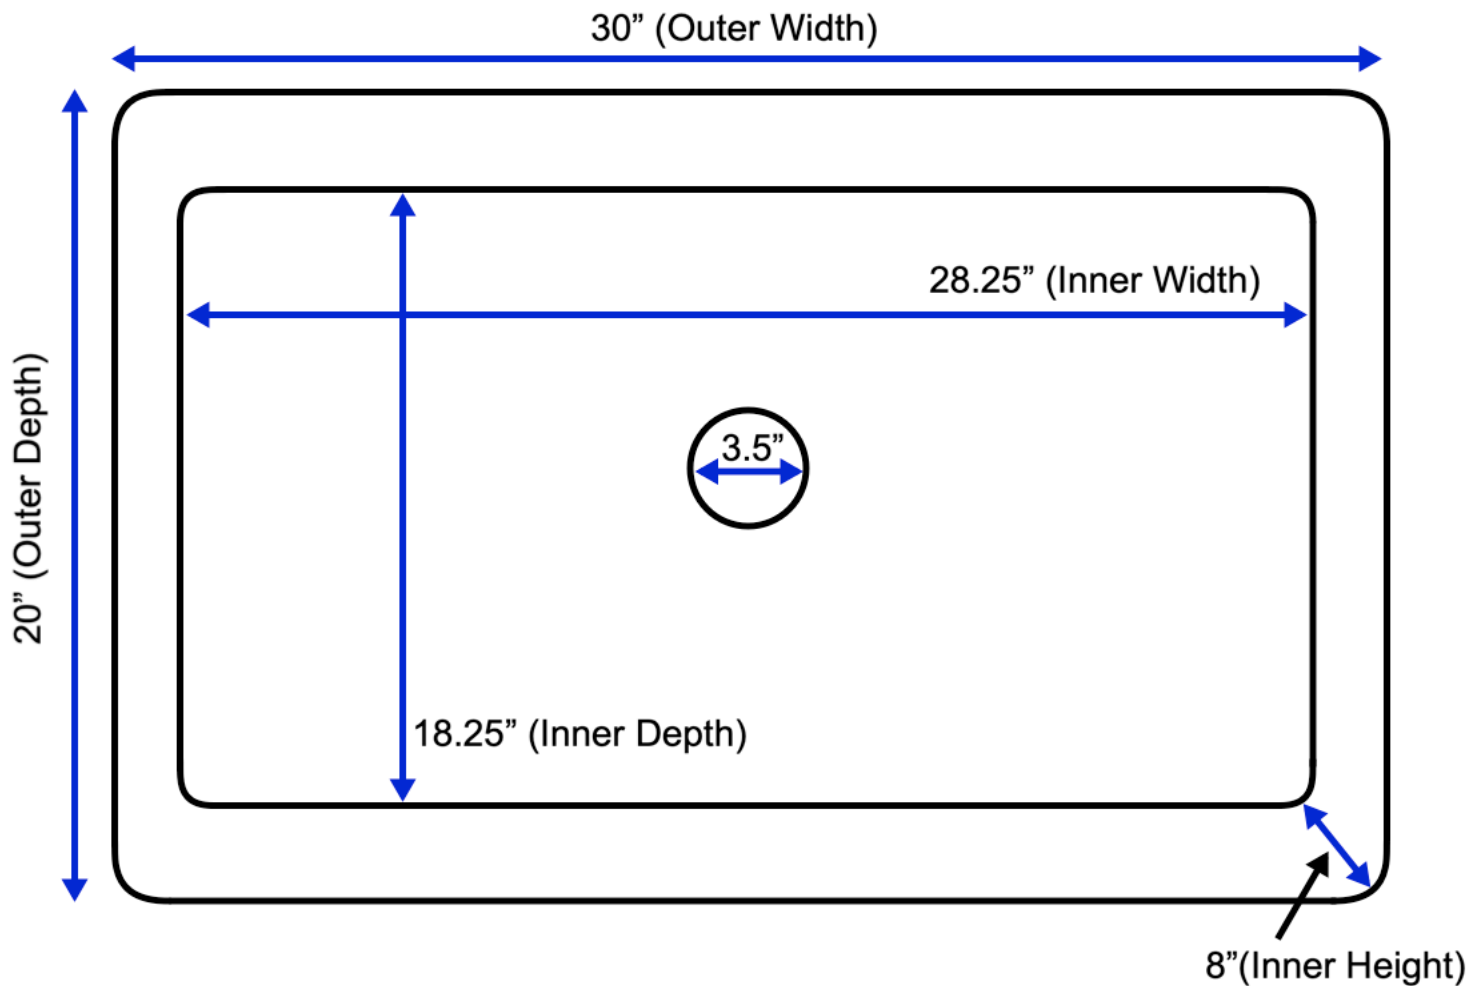

Charleston 30-inch Farmhouse Sink (Top View)

All measurements are approximate and rounded to the nearest quarter inch.
Please allow for a slight margin of error.