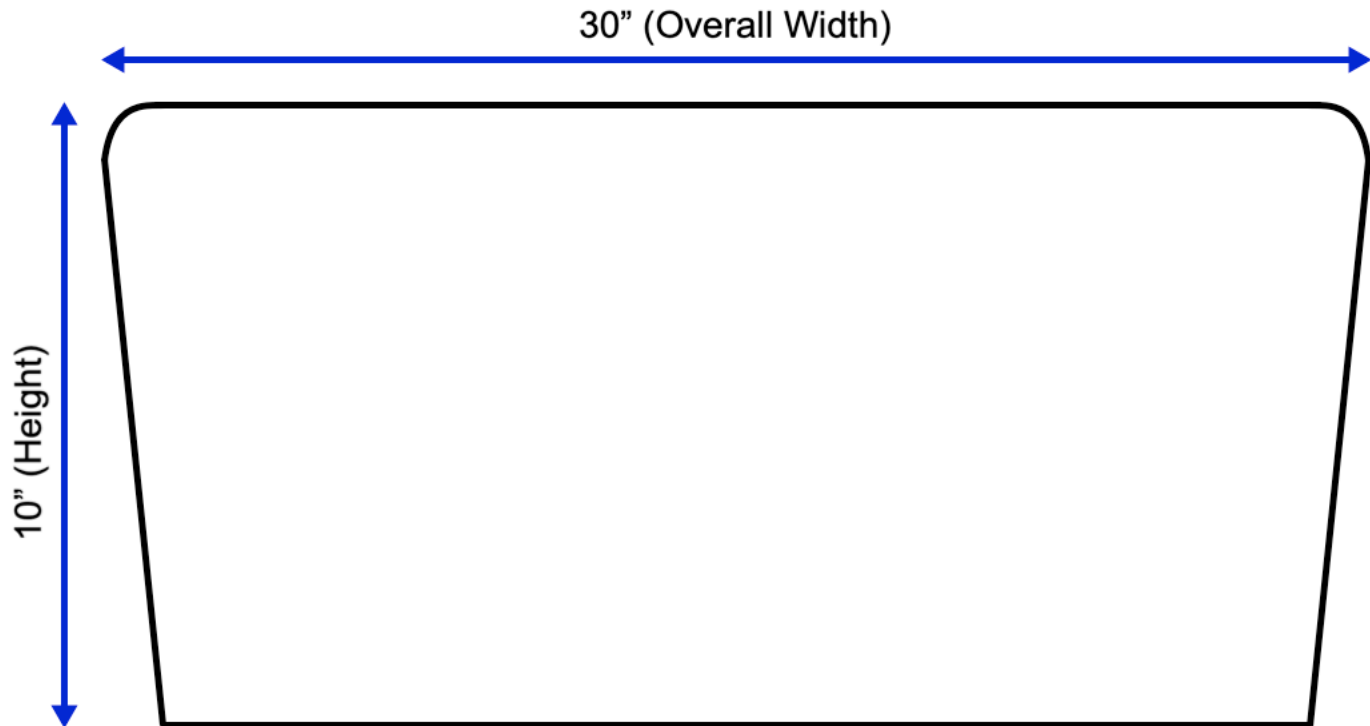

Charleston 30-inch Farmhouse Sink (Front View)

All measurements are approximate and rounded to the nearest quarter inch.
Please allow for a slight margin of error.