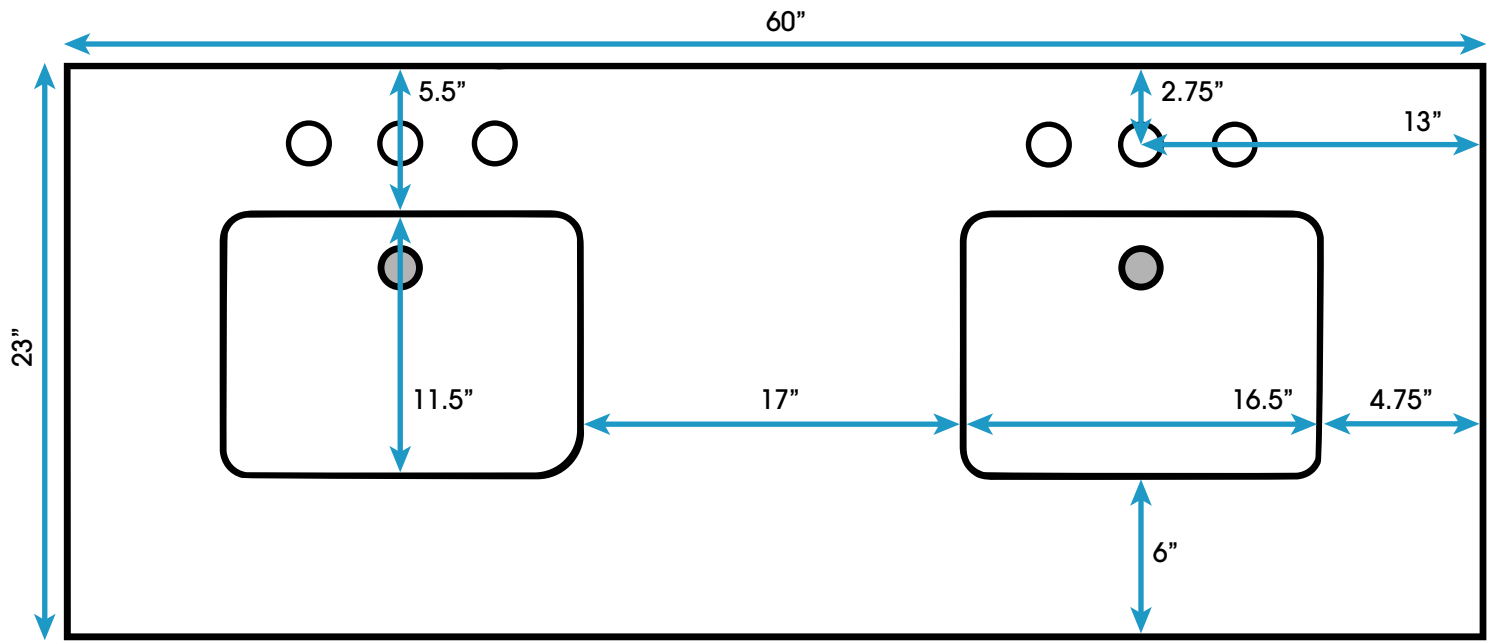

Kensington 60-inch Double Bath Vanity (Top View)

**All measurements are approximate and rounded to the nearest quarter inch
Please allow for a slight margin of error**