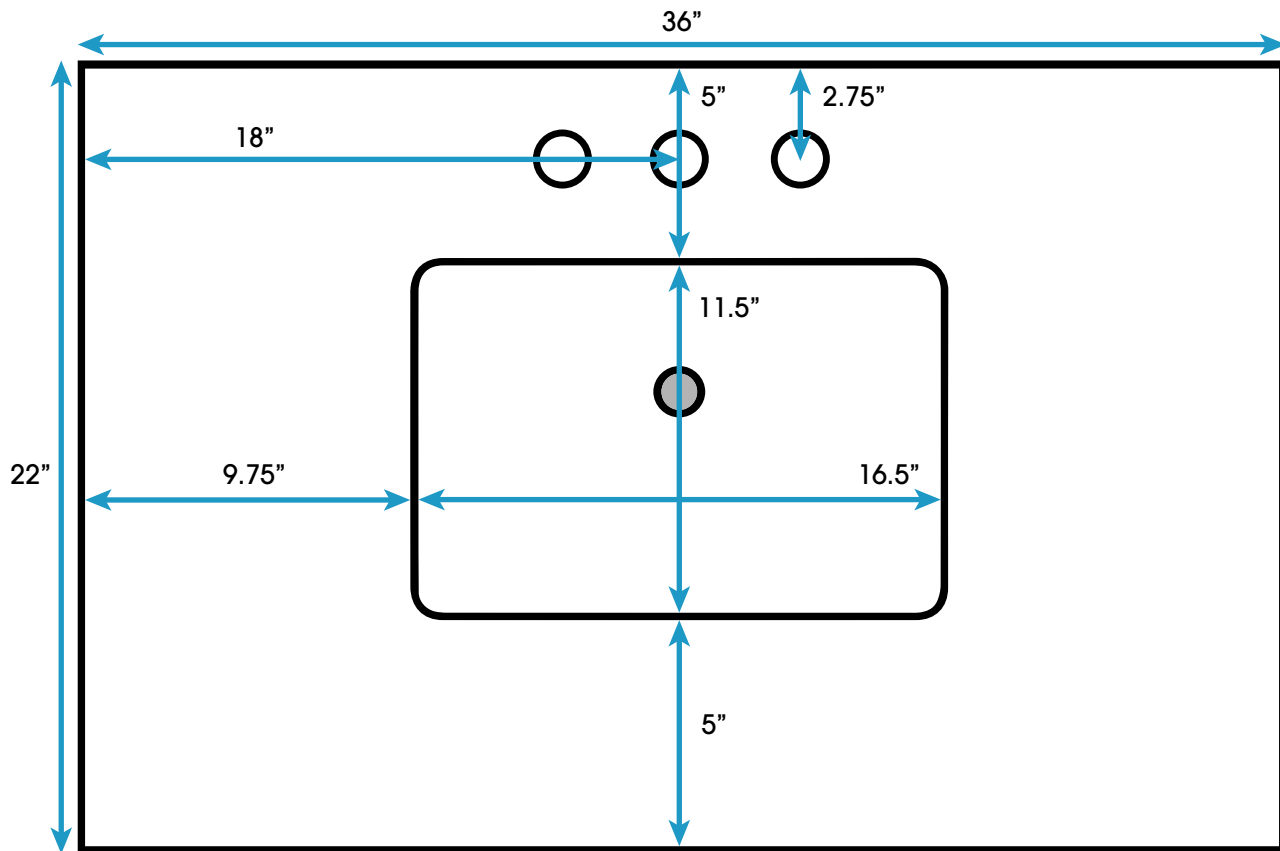

# ***Kensington 36-inch Bath Vanity*** **(Top View)**

**All measurements are approximate and rounded to the nearest quarter inch  
Please allow for a slight margin of error**