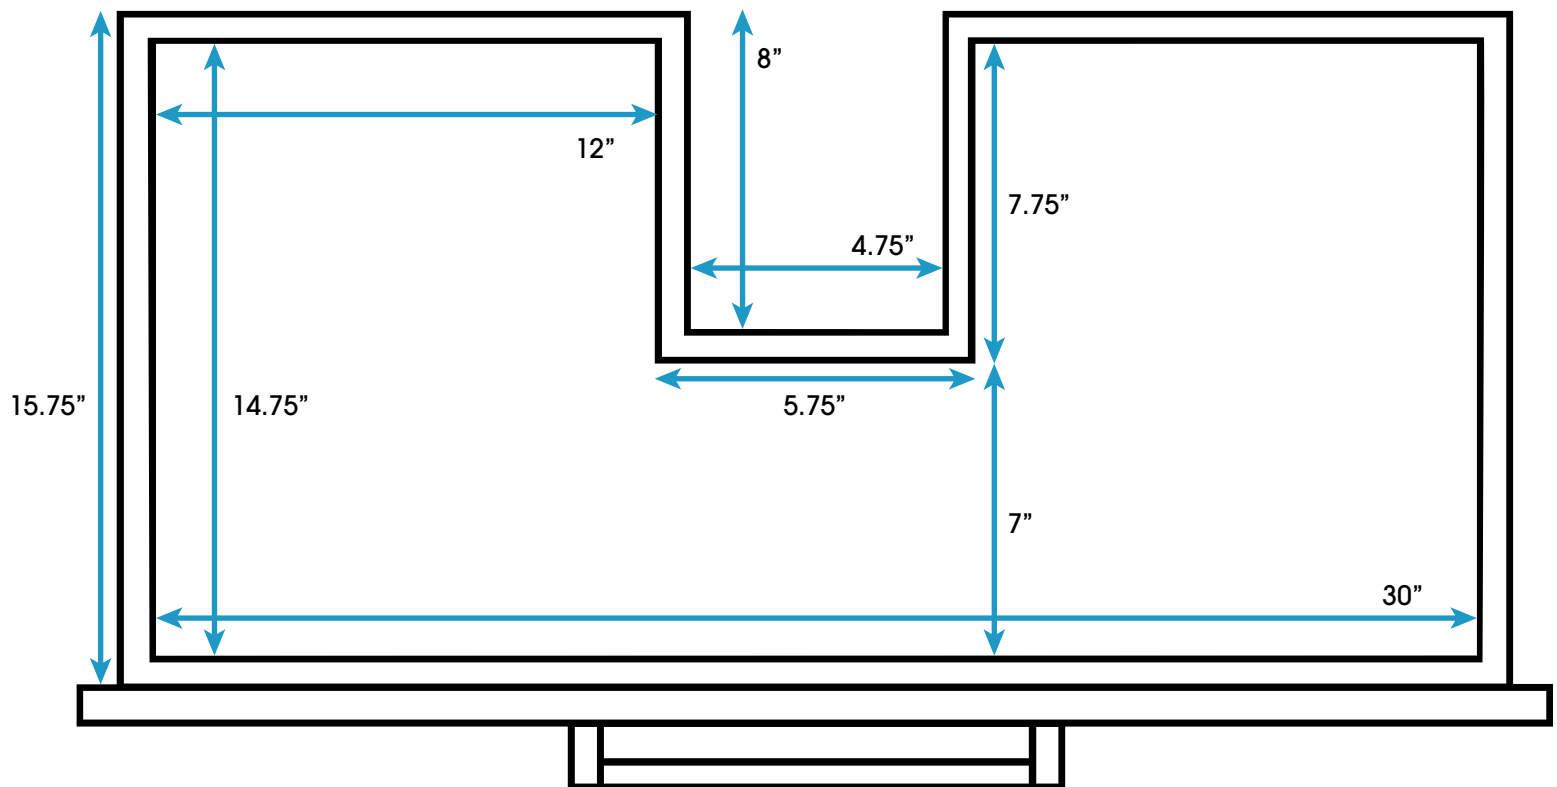

Kensington 36-inch Bath Vanity **(Middle Drawer – Top View)**

**All measurements are approximate and rounded to the nearest quarter inch
Please allow for a slight margin of error**