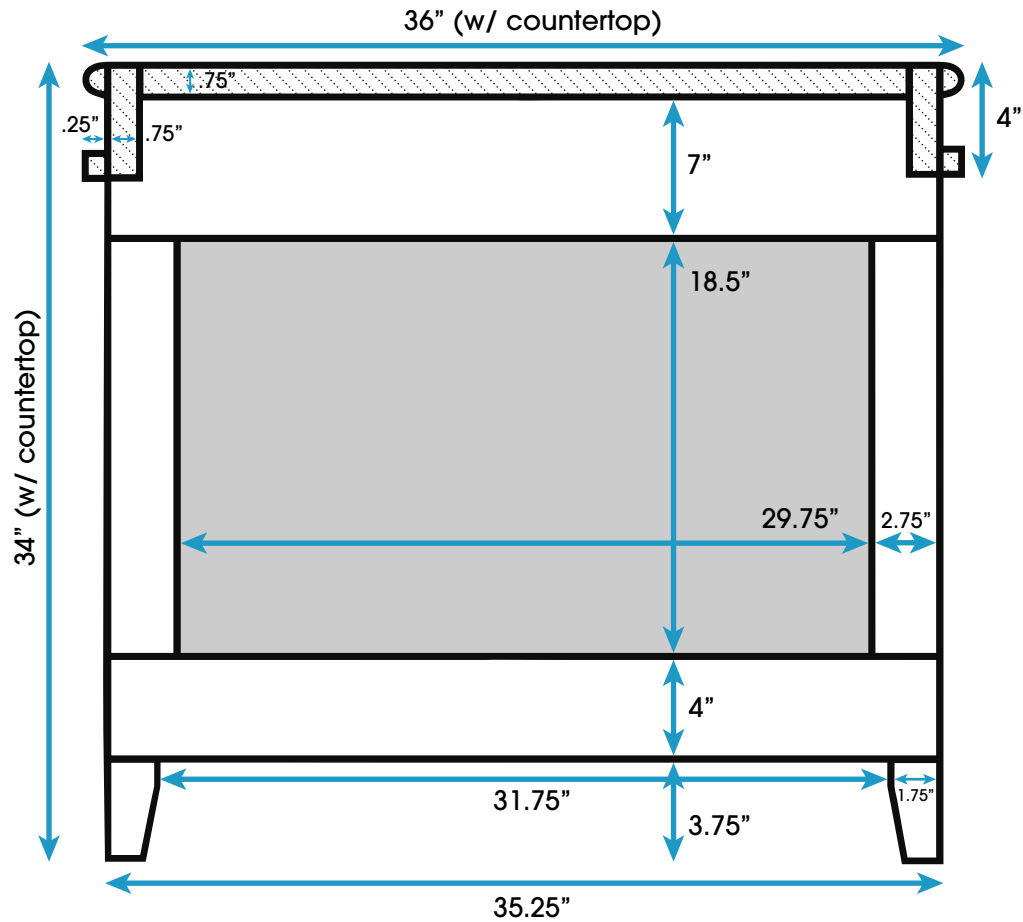

Kensington 36-inch Bath Vanity (Back View)

**All measurements are approximate and rounded to the nearest quarter inch
Please allow for a slight margin of error**