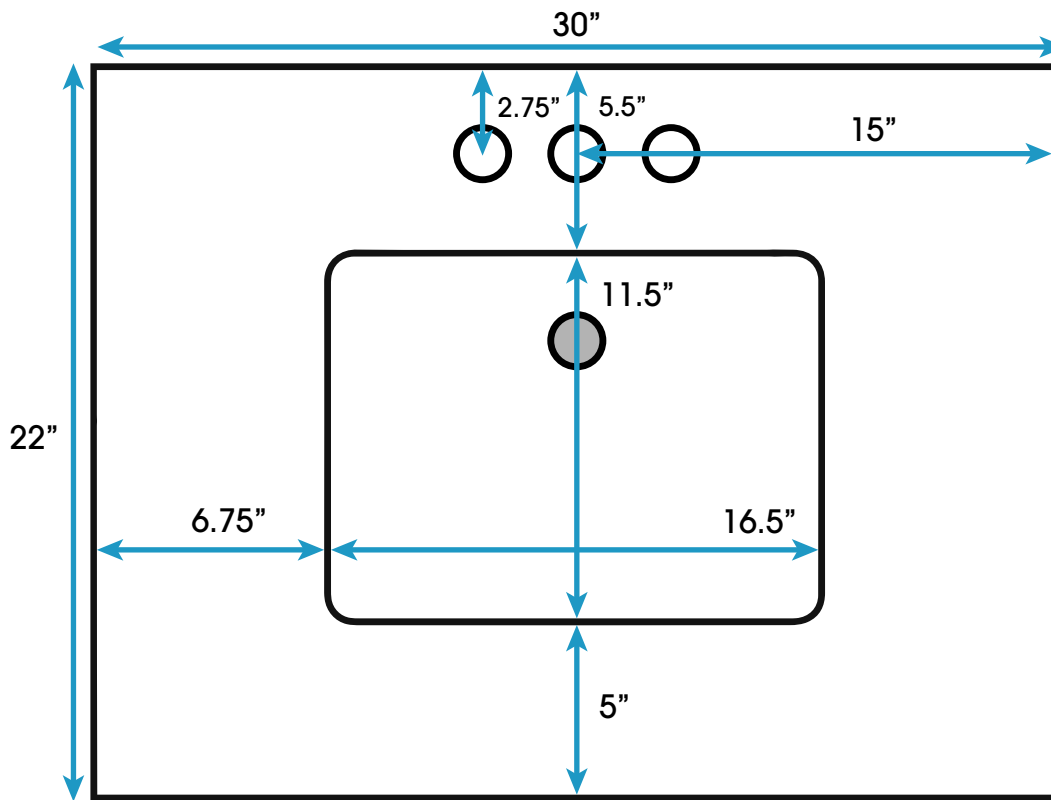

Kensington 30-inch Bath Vanity **(Top View)**

**All measurements are approximate and rounded to the nearest quarter inch
Please allow for a slight margin of error**