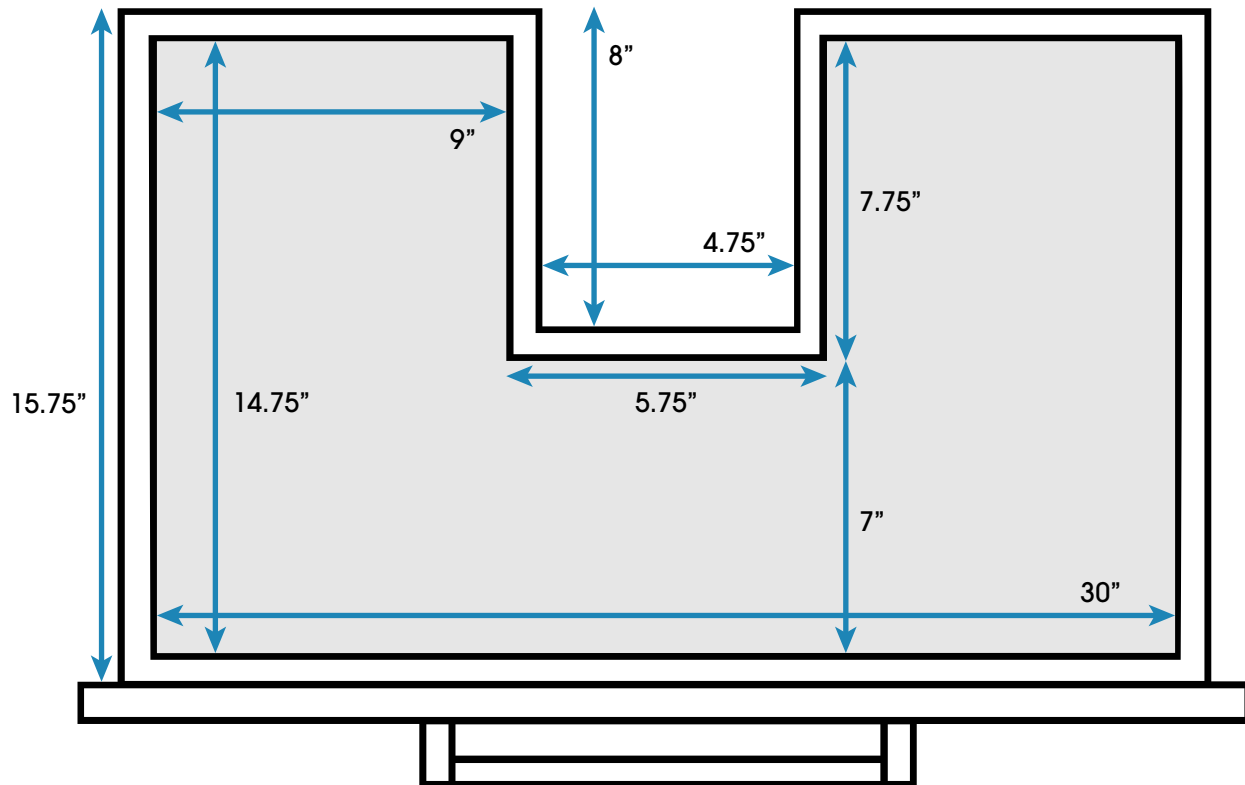

Kensington 30-inch Bath Vanity **(Middle Drawer – Top View)**

**All measurements are approximate and rounded to the nearest quarter inch
Please allow for a slight margin of error**