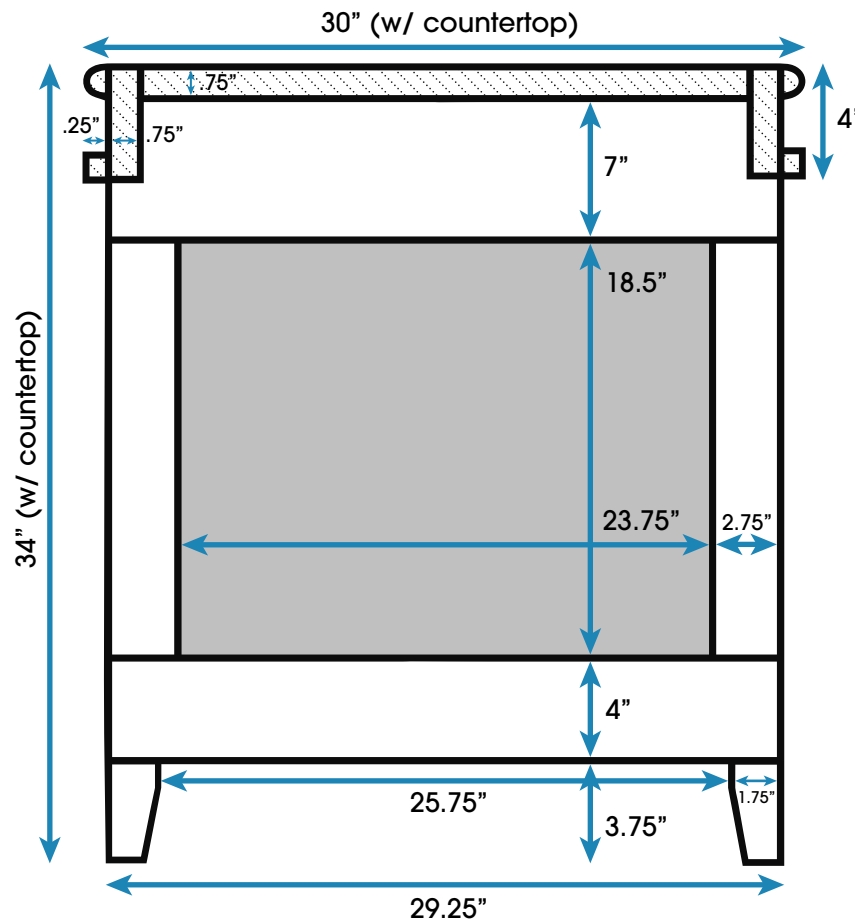

# ***Kensington 30-inch Bath Vanity*** **(Back View)**

**All measurements are approximate and rounded to the nearest quarter inch  
Please allow for a slight margin of error**