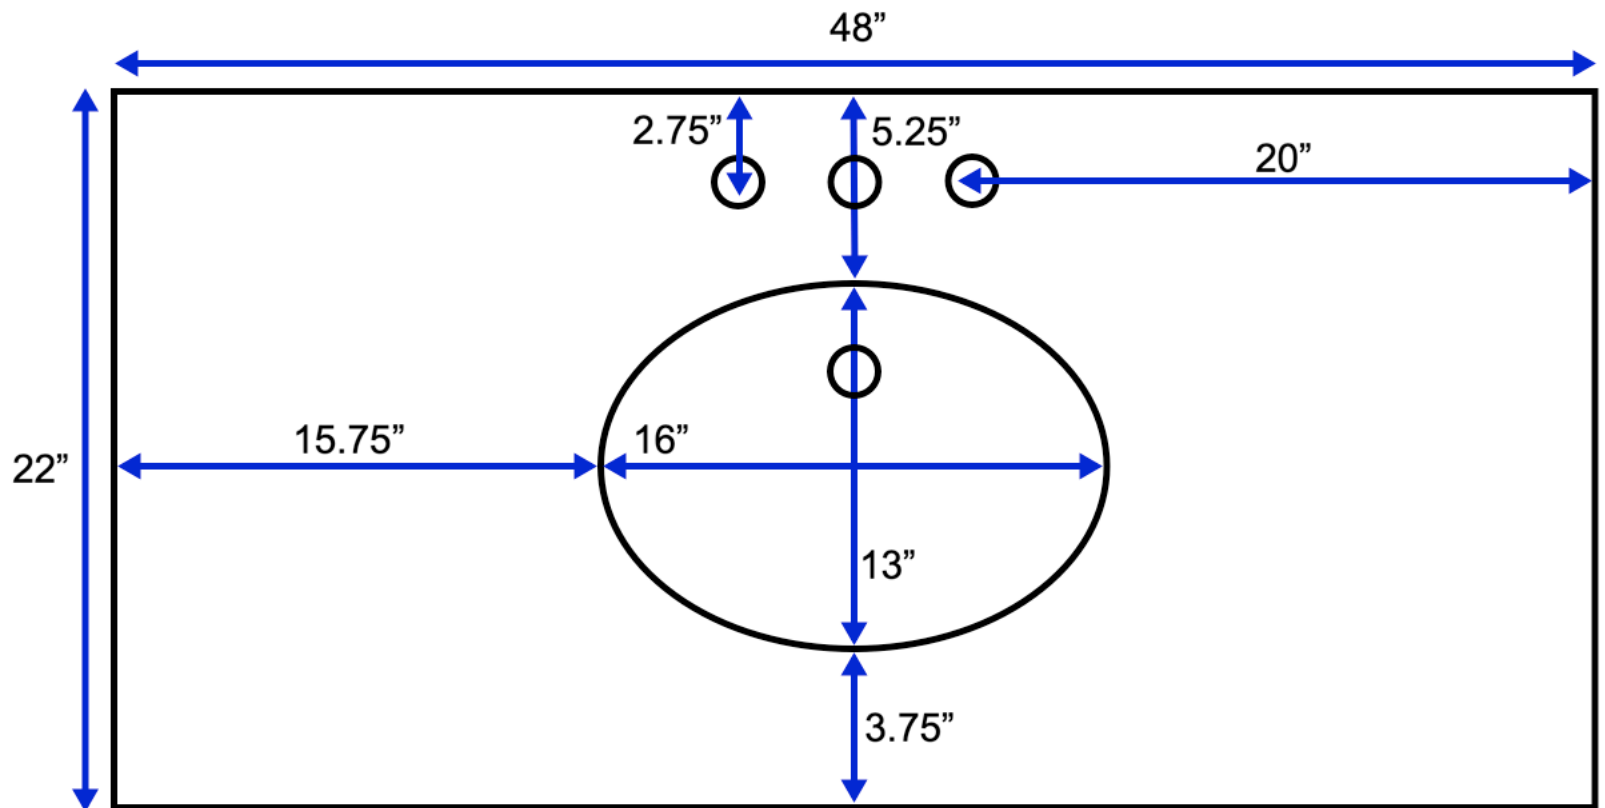

Beverly 48-inch Bath Vanity (Top View)

All measurements are approximate and rounded to the nearest quarter inch.
Please allow for a slight margin of error.