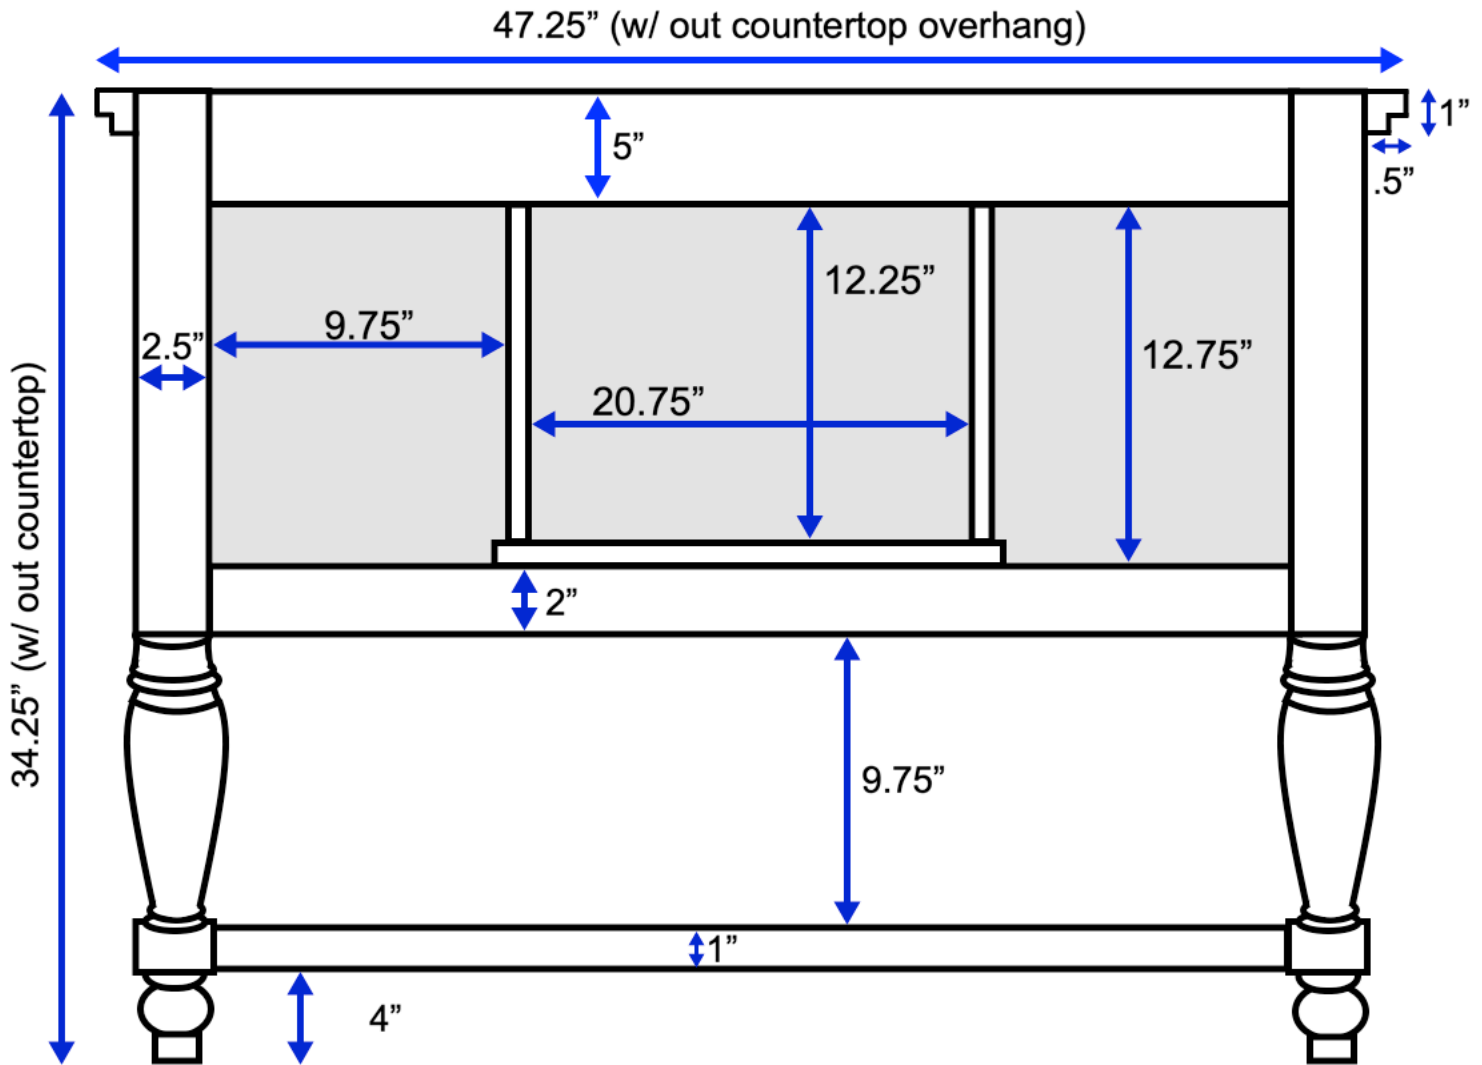

Beverly 48-inch Bath Vanity (Back View)

All measurements are approximate and rounded to the nearest quarter-inch. Please allow for a slight margin of error.