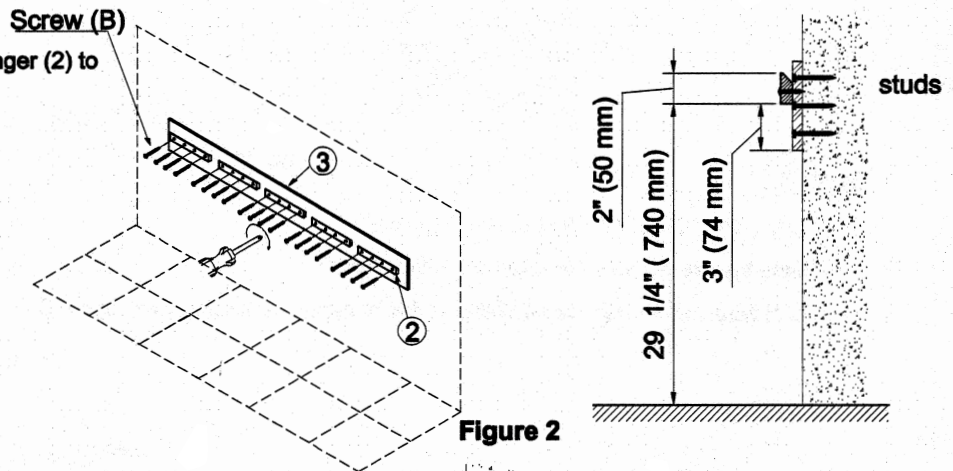

#	Part Description	Dimension		QTY
1	Floating vanity	1522x585x712mm(KBC 602)		1 (pc)
2	Wooden Hanger	220x50x20mm(KBC 602)		5 (pcs)
3	Plywood panel	1472x160x18mm (KBC 602)		1 (pc)

RTA hardware			
#	Drawing	Description	Q'ty
A		Long screws (Ø8x50mm)	21 (pcs)
B		Short screws (Ø8x35mm)	20 (pcs)

Tools

- Screwdriver, drill , hammer(not included)

Assembly Instructions

Step 1 :

- Hold the plywood panel (3) against the wall and align the screw holes with your stud locations .
- Use a writing untencil to mark the location.
- See Figure 1 for recommended mounting height
- Use long screws (A) and drive them through the plywood panel to secure .

Step 2 :

- Use short Screws (B) to attach the wooden hanger (2) to the plywood panel (3).
- Use Figure 2 as reference for mounting height.

Step 3 :

- Hang the vanity (1) on the wooden hanger (2).
- Use Figure 3 as reference for recommended final mounted height .

Figure 6

Figure 7

Figure 8

35 3/4" (906 mm)