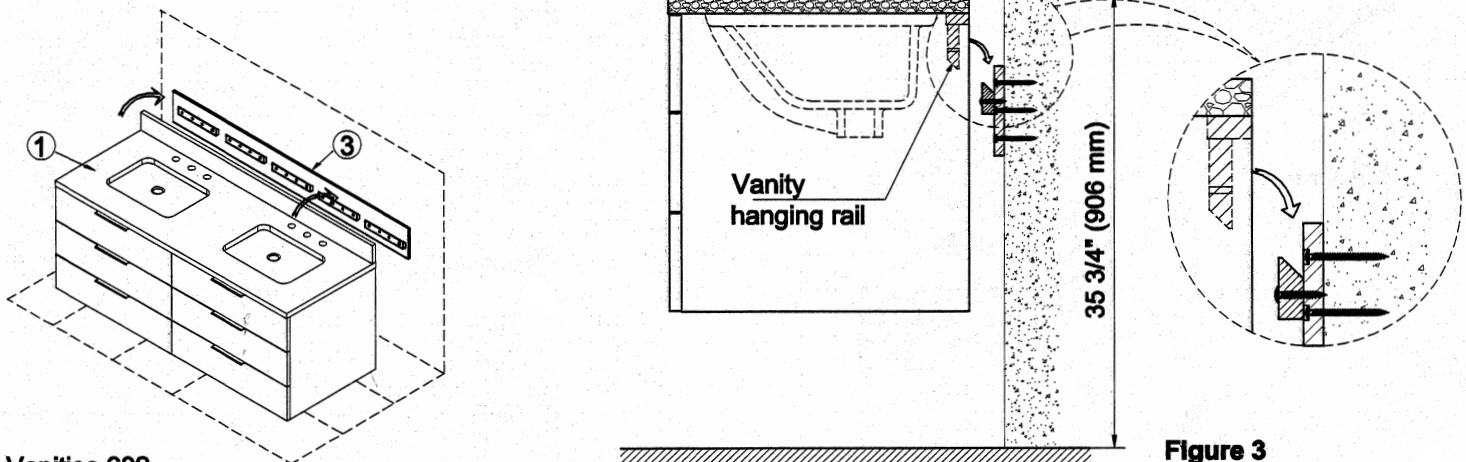

Step 3 :

- Hang the vanity (1) on the wooden hanger (2).
- Use Figure 3 as reference for recommended final mounted height .