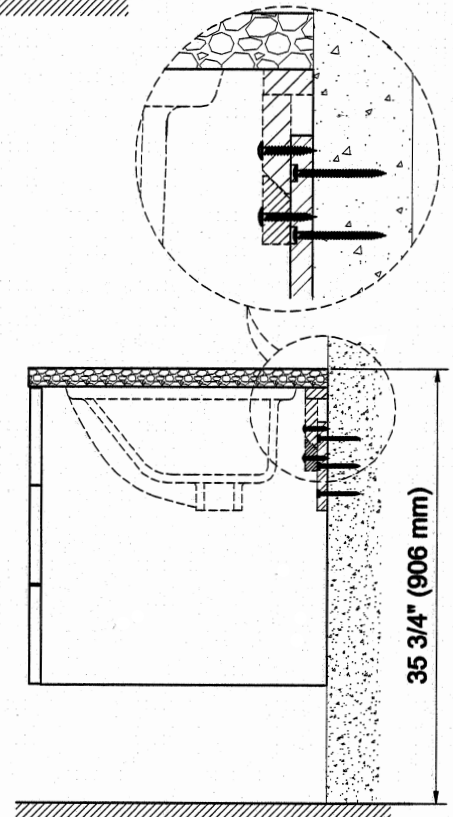

#	Part Description	Dimension		QTY
1	Floating vanity	1522x585x712mm(KBC 602)		1 (pc)
2	Wooden Hanger	220x50x20mm(KBC 602)		5 (pcs)
3	Plywood panel	1472x160x18mm (KBC 602)		1 (pc)

RTA hardware			
#	Drawing	Description	Q'ty
A		Long screws (Ø8x50mm)	21 (pcs)
B		Short screws (Ø8x35mm)	20 (pcs)

Step 2 :

- Use short Screws (B) to attach the wooden hanger (2) to the plywood panel (3).
- Use Figure 2 as reference for mounting height.

Step 3 :

- Hang the vanity (1) on the wooden hanger (2).
- Use Figure 3 as reference for recommended final mounted height .

The middle drawer has been removed ,
to facilitate short screw (B) installation

35 3/4" (906 mm)

Step 6 :

- Fully extend the slide rail out . See Figure 6.
- Place the drawer onto the slide rails . See Figure 7.
- To secure the drawer , close until a series of clicks are heard . See Figure 8.

Figure 6

Figure 7

Figure 8

35 3/4" (906 mm)