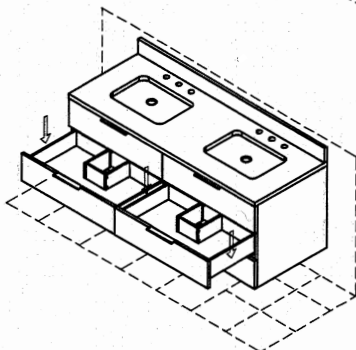

#	Part Description	Dimension		QTY
1	Floating vanity	1522x585x712mm(KBC 602)		1 (pc)
2	Wooden Hanger	220x50x20mm(KBC 602)		5 (pcs)
3	Plywood panel	1472x160x18mm (KBC 602)		1 (pc)

RTA hardware			
#	Drawing	Description	Q'ty
A		Long screws (Ø8x50mm)	21 (pcs)
B		Short screws (Ø8x35mm)	20 (pcs)

The middle drawer has been removed ,
to facilitate short screw (B) installation

35 3/4" (906 mm)

Step 6 :

- Fully extend the slide rail out . See Figure 6.
- Place the drawer onto the slide rails . See Figure 7.
- To secure the drawer , close until a series of clicks are heard . See Figure 8.

Figure 6

Figure 7

Figure 8

35 3/4" (906 mm)