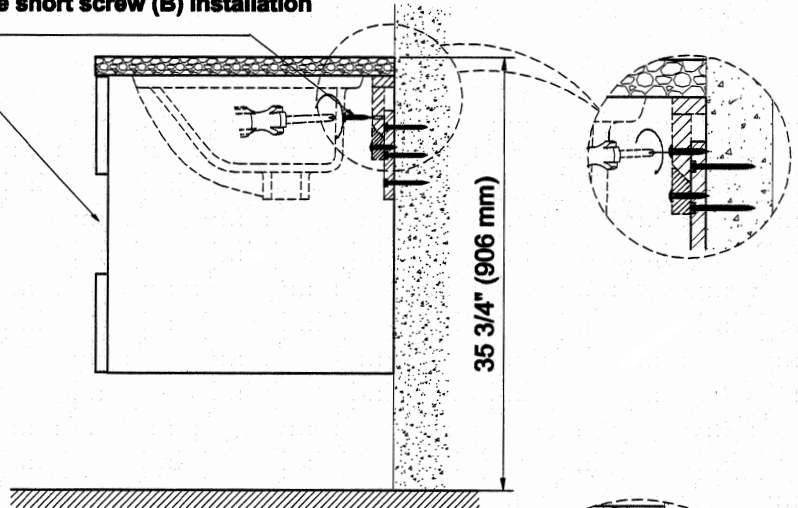

#	Part Description	Dimension		QTY
1	Floating vanity	1522x585x712mm(KBC 602)		1 (pc)
2	Wooden Hanger	220x50x20mm(KBC 602)		5 (pcs)
3	Plywood panel	1472x160x18mm (KBC 602)		1 (pc)

RTA hardware			
#	Drawing	Description	Q'ty
A		Long screws (Ø8x50mm)	21 (pcs)
B		Short screws (Ø8x35mm)	20 (pcs)

Vanities 602

ASSEMBLY INSTRUCTIONS

KBC - OZ 60" Double Sink

Step 4 :

- Remove the middle drawers by pulling on the drawer, and pushing the locking device at the same time . See Figure 4.

Figure 4

Step 5 :

- Drive short screws (B) through the two holes located on the vanity hanging rail . See Figure 5.

The middle drawer has been removed ,
to facilitate short screw (B) installation

35 3/4" (906 mm)

Step 6 :

- Fully extend the slide rail out . See Figure 6.
- Place the drawer onto the slide rails . See Figure 7.
- To secure the drawer , close until a series of clicks are heard . See Figure 8.

Figure 6

Figure 7

Figure 8

35 3/4" (906 mm)