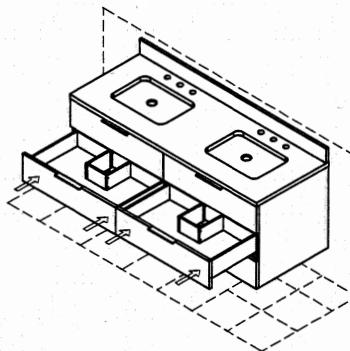

#	Part Description	Dimension		QTY
1	Floating vanity	1522x585x712mm(KBC 602)		1 (pc)
2	Wooden Hanger	220x50x20mm(KBC 602)		5 (pcs)
3	Plywood panel	1472x160x18mm (KBC 602)		1 (pc)

RTA hardware			
#	Drawing	Description	Q'ty
A		Long screws (Ø8x50mm)	21 (pcs)
B		Short screws (Ø8x35mm)	20 (pcs)

Step 2 :

- Use short Screws (B) to attach the wooden hanger (2) to the plywood panel (3).
- Use Figure 2 as reference for mounting height.

Step 3 :

- Hang the vanity (1) on the wooden hanger (2).
- Use Figure 3 as reference for recommended final mounted height .

The middle drawer has been removed ,
to facilitate short screw (B) installation

35 3/4" (906 mm)

Step 6 :

- Fully extend the slide rail out . See Figure 6.
- Place the drawer onto the slide rails . See Figure 7.
- To secure the drawer , close until a series of clicks are heard . See Figure 8.

Figure 6

Figure 7

Figure 8

35 3/4" (906 mm)