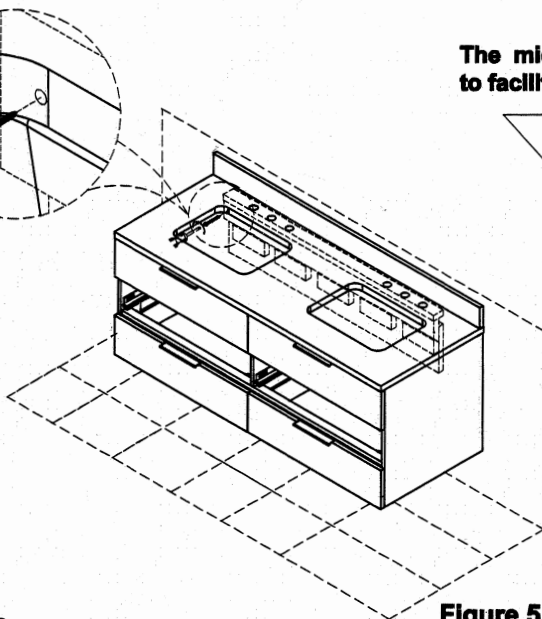

Step 2 :

- Use short Screws (B) to attach the wooden hanger (2) to the plywood panel (3).
- Use Figure 2 as reference for mounting height.

Step 3 :

- Hang the vanity (1) on the wooden hanger (2).
- Use Figure 3 as reference for recommended final mounted height .

Vanities 602

ASSEMBLY INSTRUCTIONS

KBC - OZ 60" Double Sink

Step 4 :

- Remove the middle drawers by pulling on the drawer, and pushing the locking device at the same time . See Figure 4.

Figure 4

Step 5 :

- Drive short screws (B) through the two holes located on the vanity hanging rail . See Figure 5.

The middle drawer has been removed ,
to facilitate short screw (B) installation

35 3/4" (906 mm)

Step 6 :

- Fully extend the slide rail out . See Figure 6.
- Place the drawer onto the slide rails . See Figure 7.
- To secure the drawer , close until a series of clicks are heard . See Figure 8.