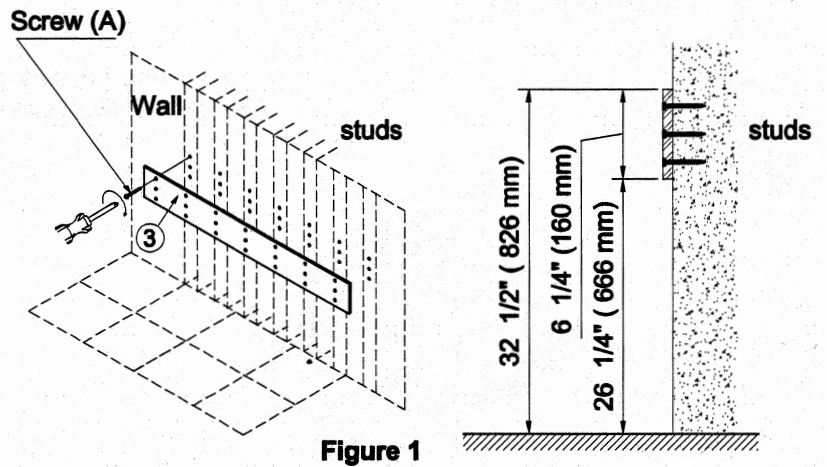

#	Part Description	Dimension		QTY
1	Floating vanity	1522x585x712mm(KBC 602)		1 (pc)
2	Wooden Hanger	220x50x20mm(KBC 602)		5 (pcs)
3	Plywood panel	1472x160x18mm (KBC 602)		1 (pc)

RTA hardware			
#	Drawing	Description	Q'ty
A		Long screws (Ø8x50mm)	21 (pcs)
B		Short screws (Ø8x35mm)	20 (pcs)

Tools

- Screwdriver, drill , hammer(not included)

Assembly Instructions

Step 1 :

- Hold the plywood panel (3) against the wall and align the screw holes with your stud locations .
- Use a writing untencil to mark the location.
- See Figure 1 for recommended mounting height
- Use long screws (A) and drive them through the plywood panel to secure .

Figure 6

Figure 7

Figure 8

35 3/4" (906 mm)