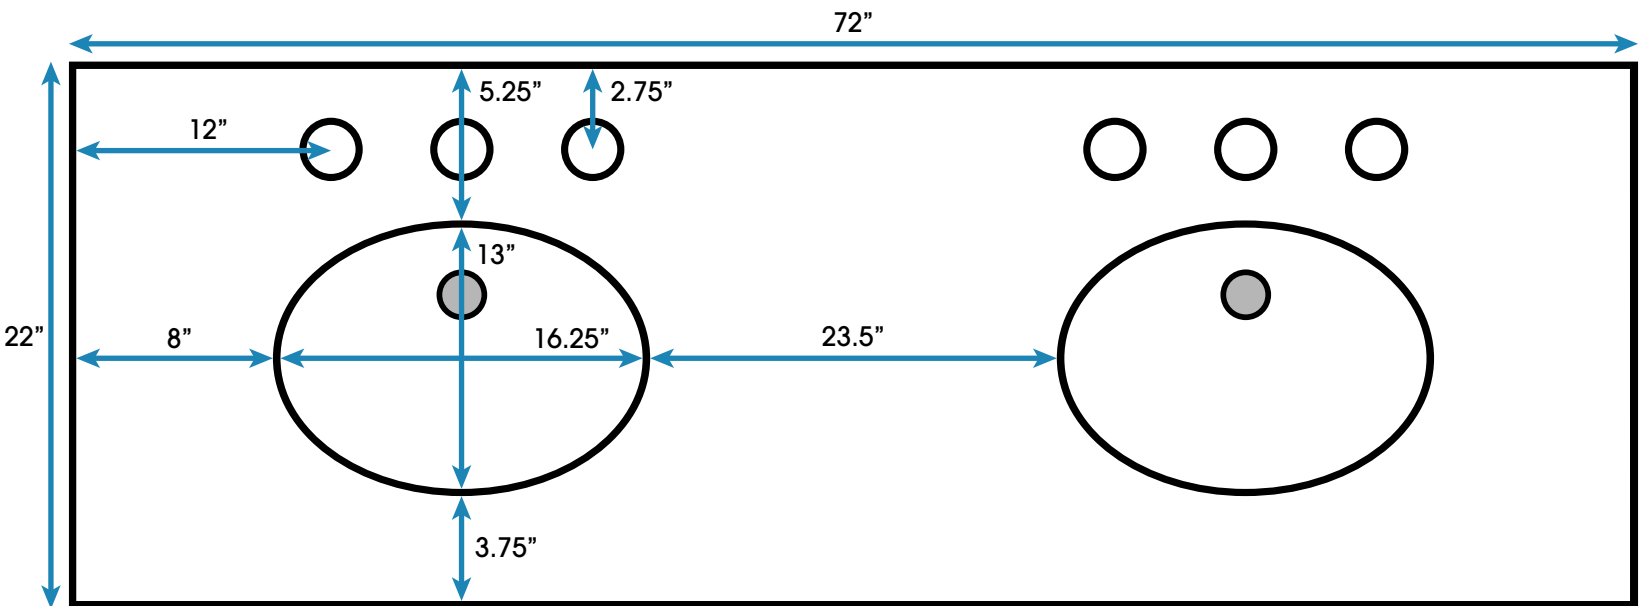

# *Horizon 72-inch Double Bath Vanity* (Top View)

**All measurements are approximate and rounded to the nearest quarter inch  
Please allow for a slight margin of error**