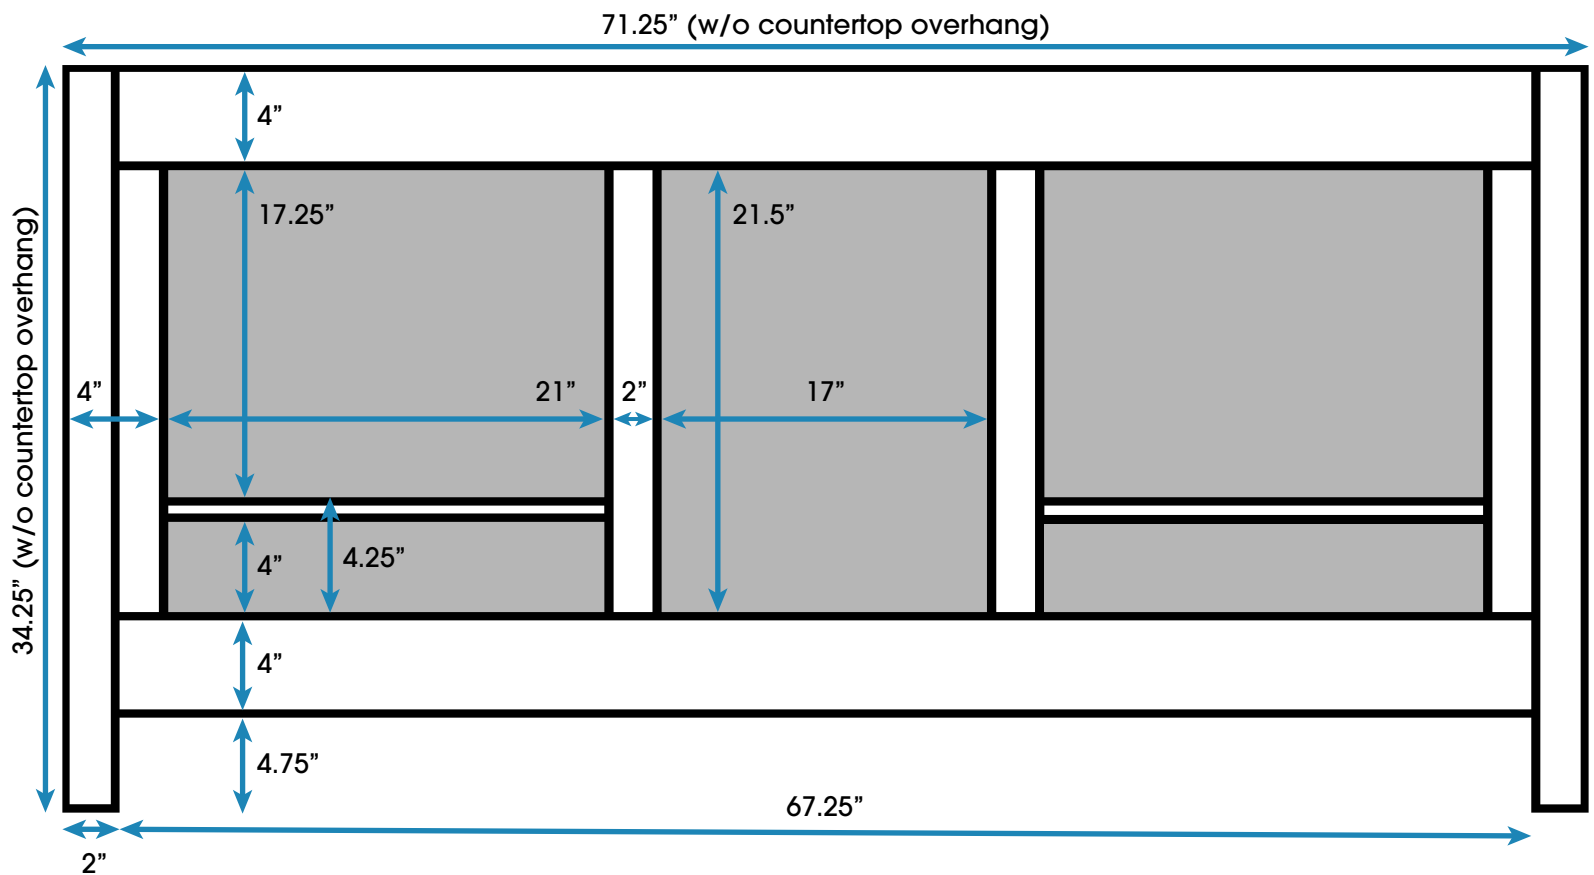

Horizon 72-inch Double Bath Vanity (Back View)

**All measurements are approximate and rounded to the nearest quarter inch
Please allow for a slight margin of error**