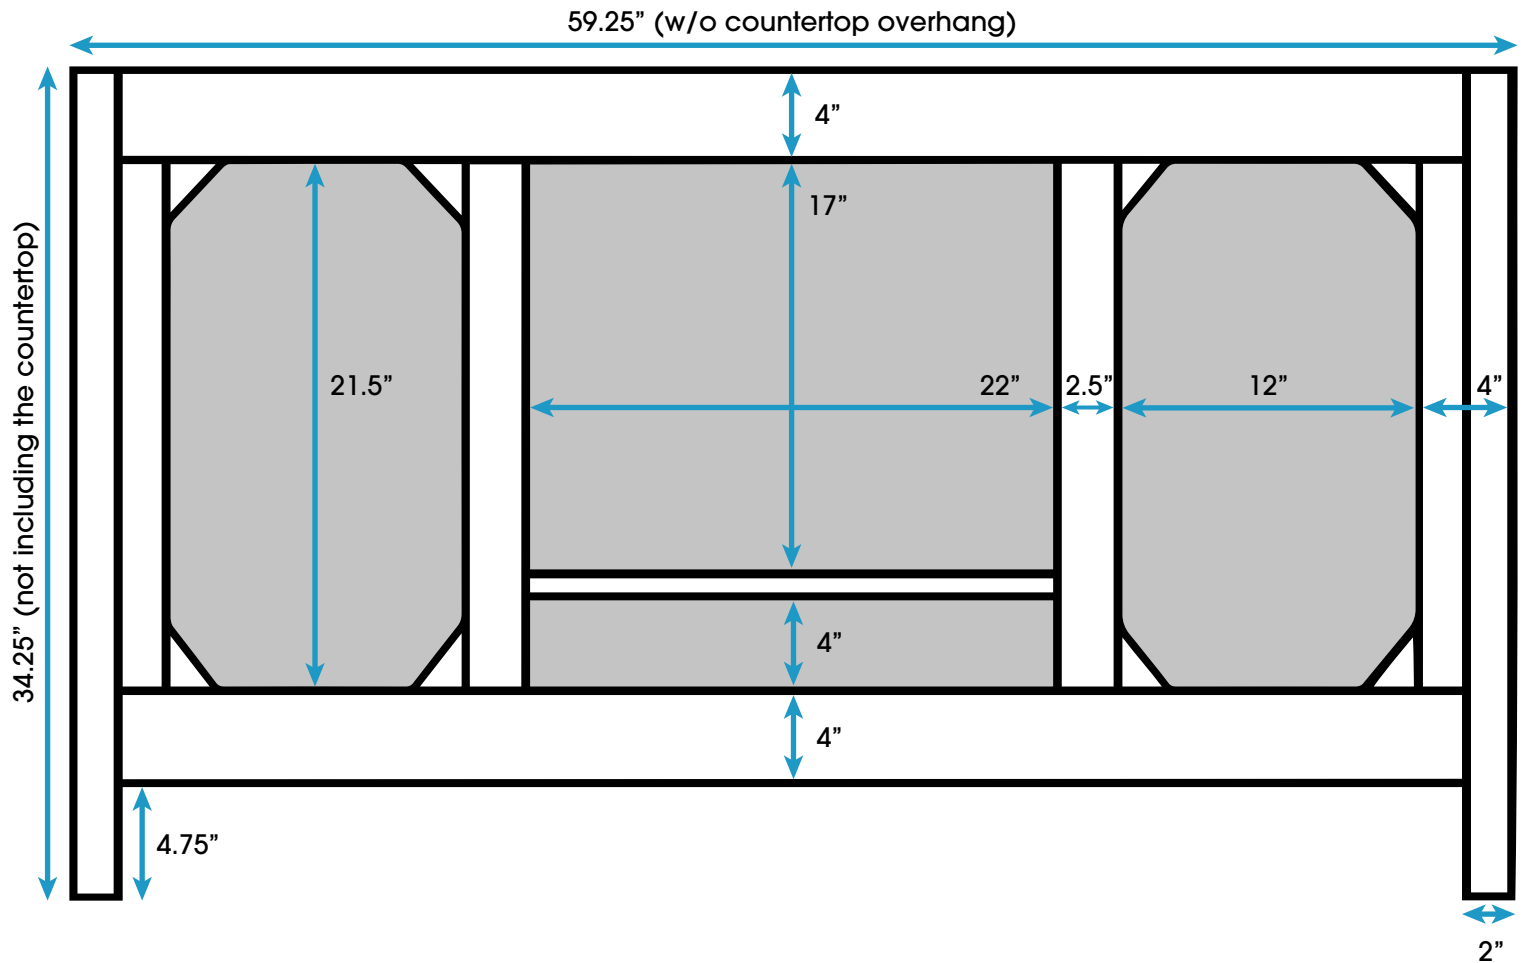

# Horizon 60-inch Single Bath Vanity (Back View)

**All measurements are approximate and rounded to the nearest quarter inch  
Please allow for a slight margin of error**