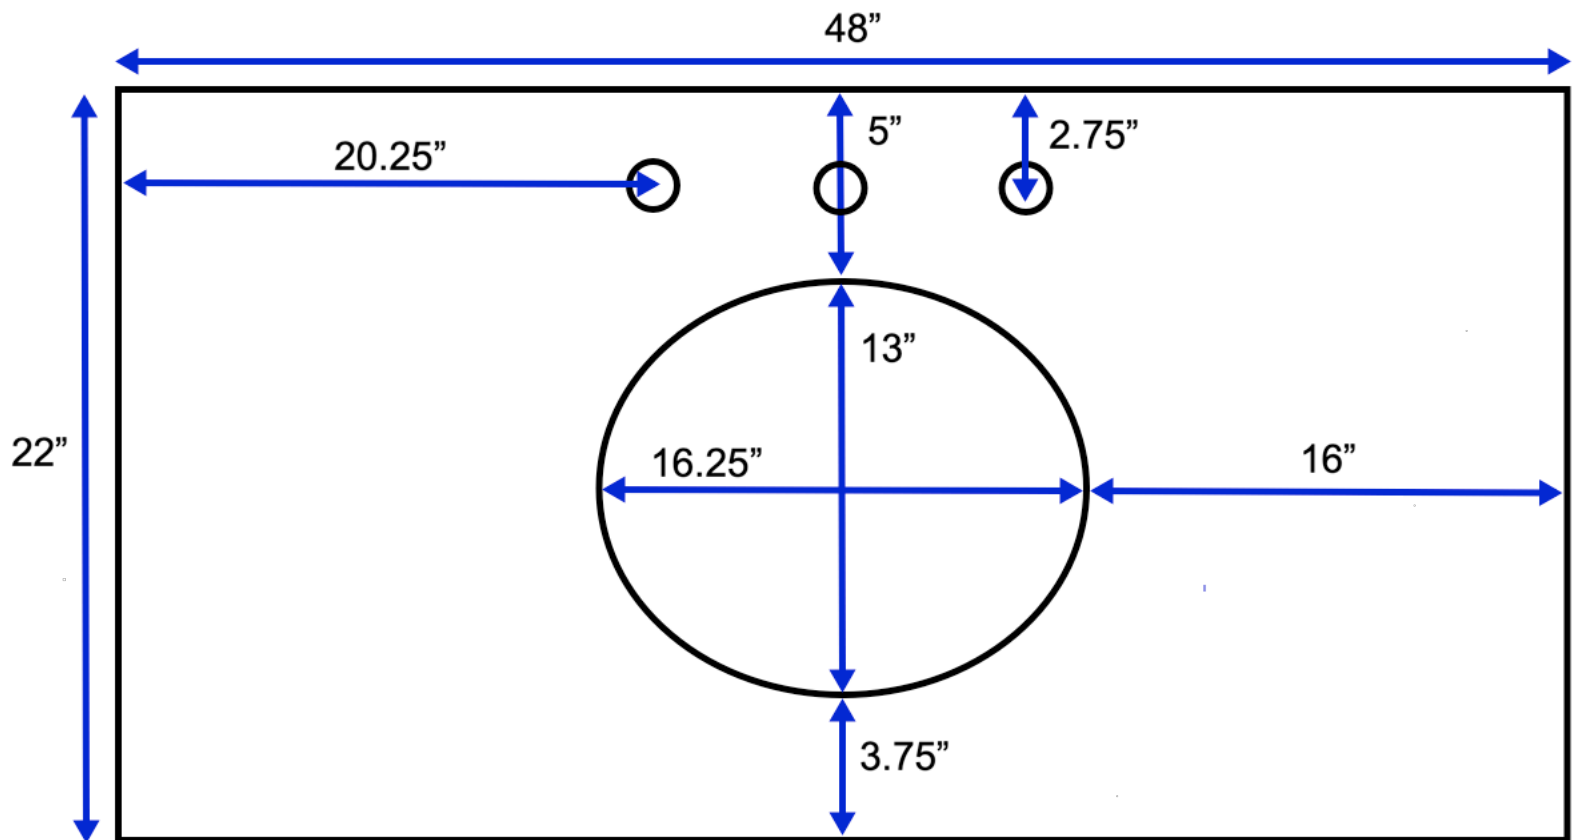

Horizon 48-inch Bath Vanity (Top View)

All measurements are approximate and rounded to the nearest quarter inch.
Please allow for a slight margin of error.