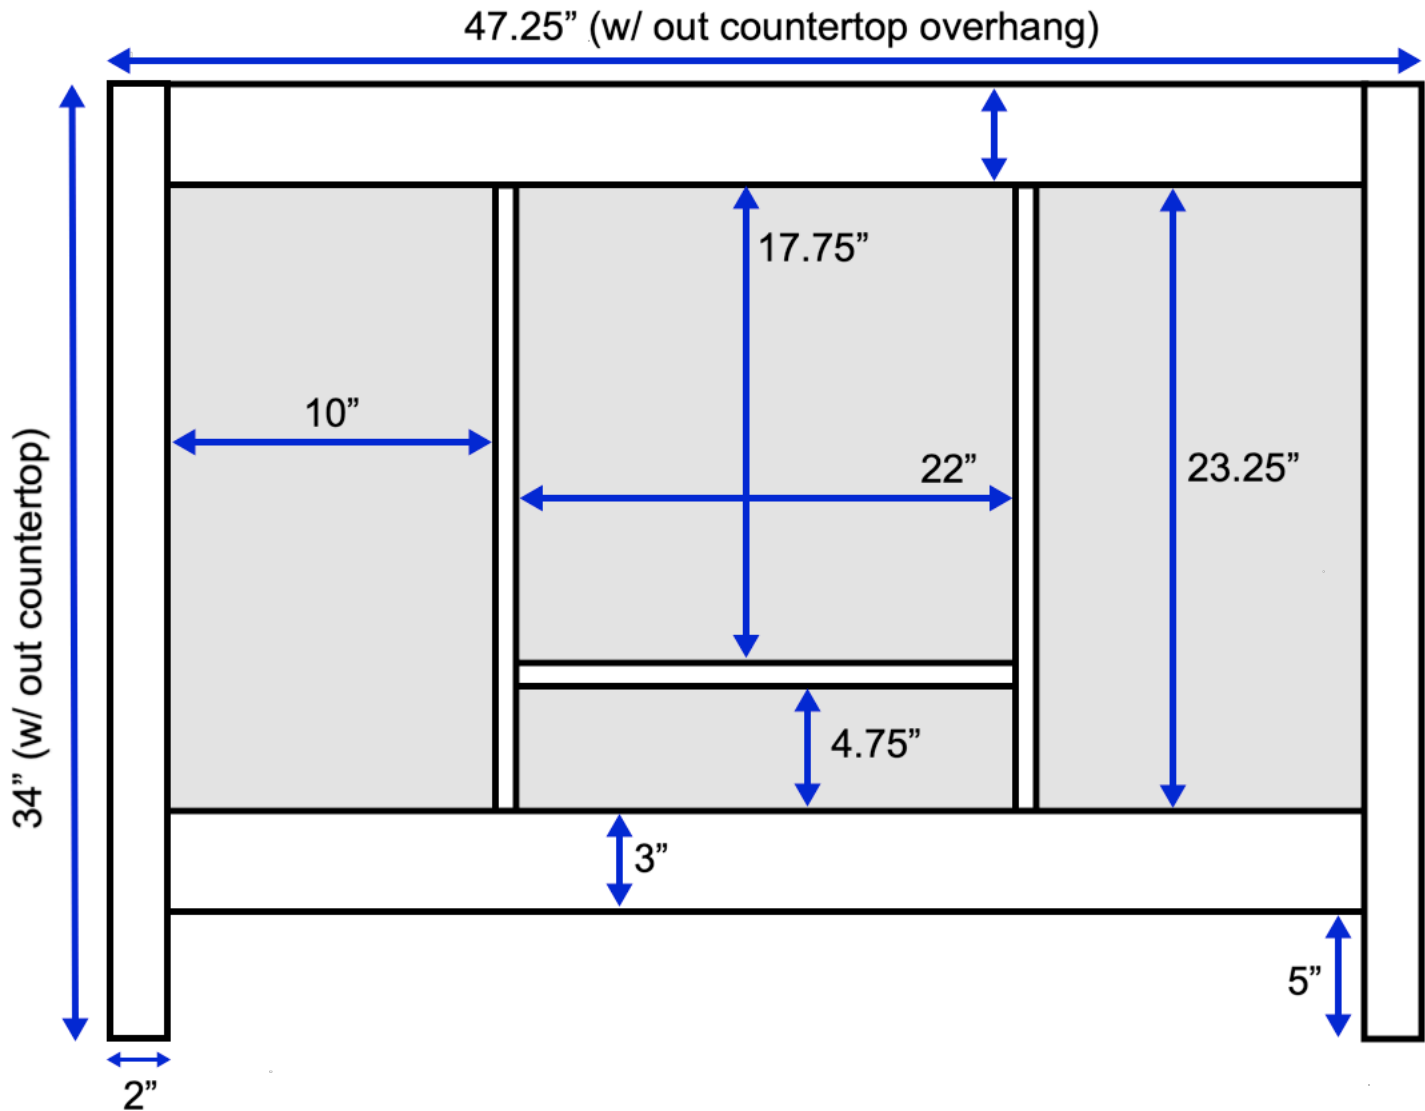

# Horizon 48-inch Bath Vanity (Back View)

All measurements are approximate and rounded to the nearest quarter inch.  
Please allow for a slight margin of error.