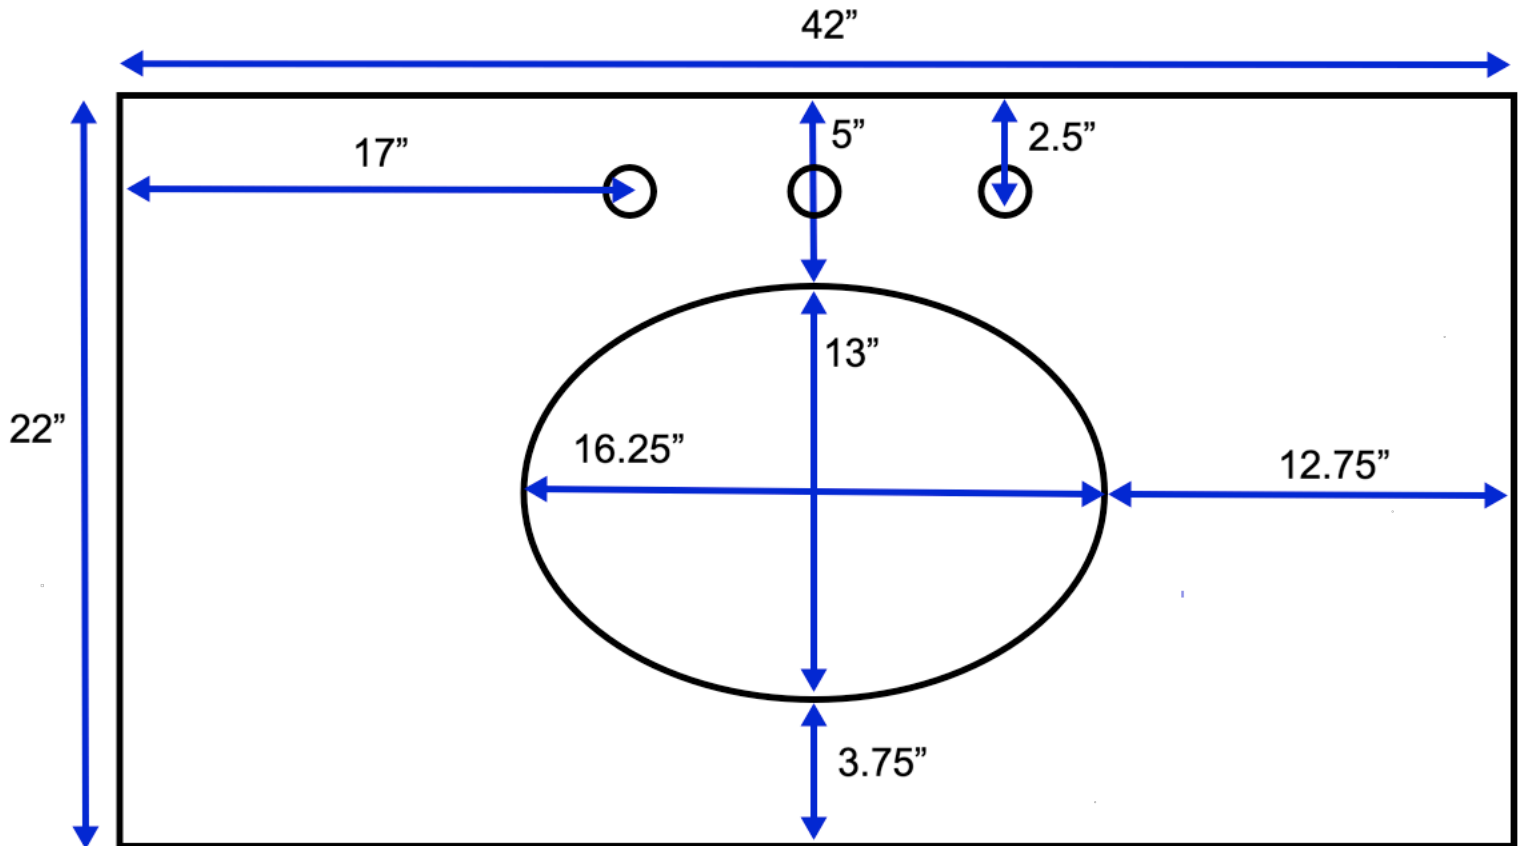

# Horizon 42-inch Bath Vanity (Top View)

All measurements are approximate and rounded to the nearest quarter inch.  
Please allow for a slight margin of error.