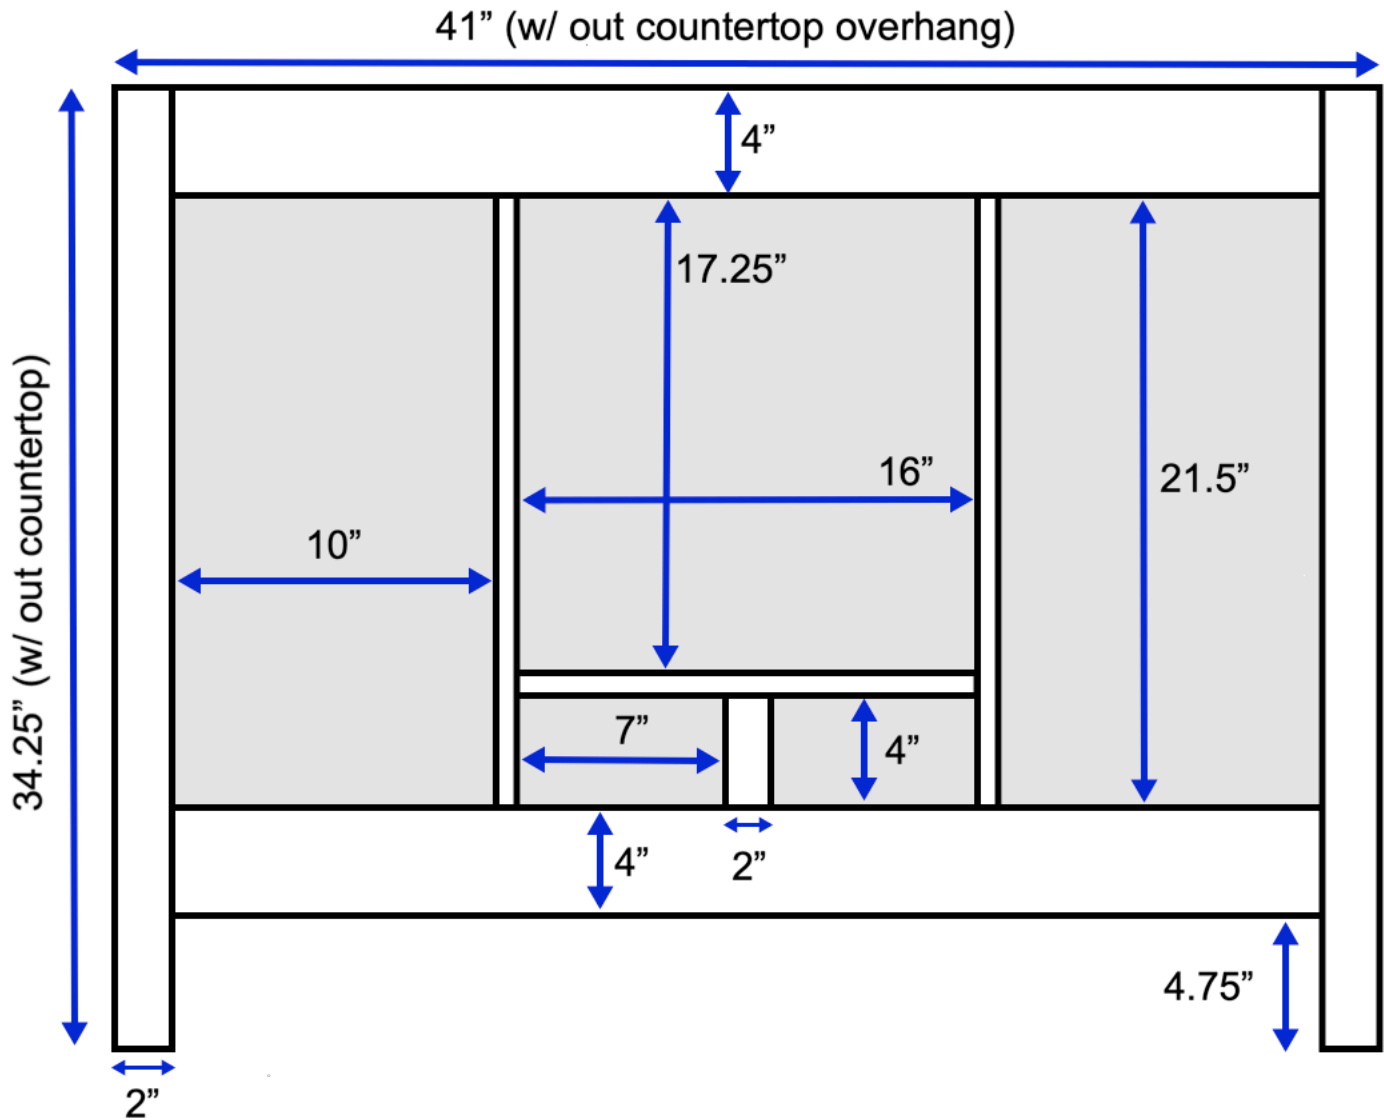

Horizon 42-inch Bath Vanity (Back View)

All measurements are approximate and rounded to the nearest quarter inch.
Please allow for a slight margin of error.