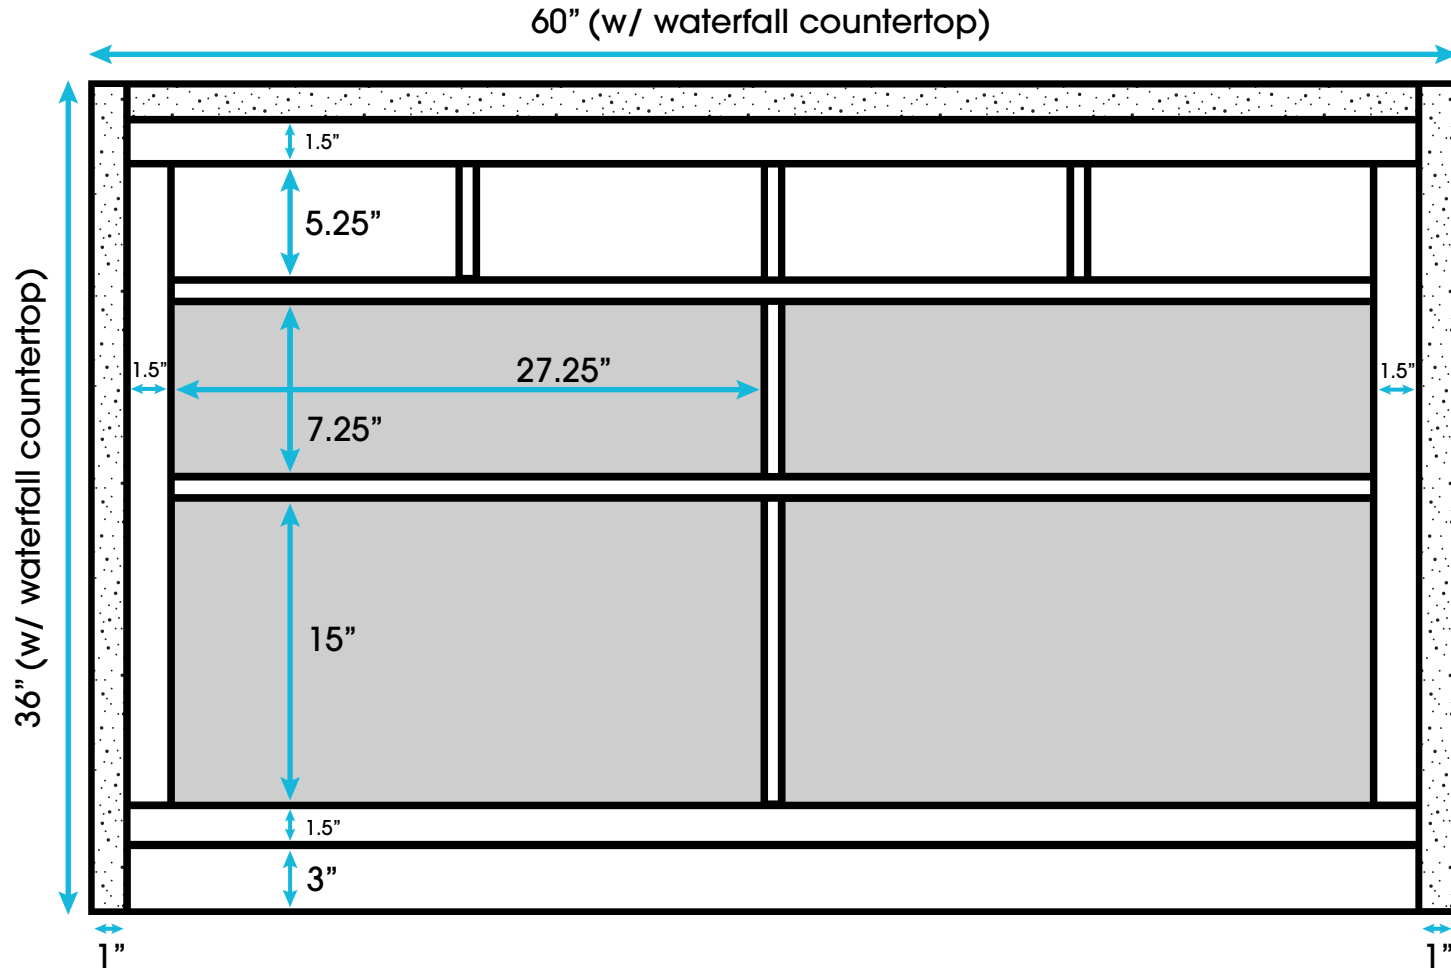

# Palisade 60-inch Kitchen Island (Internal View)

Note: Drawers only open from one side

Note: The orientation view is from the side that drawers pull out.

All measurements are approximate and rounded to the nearest quarter inch  
Please allow for a slight margin of error