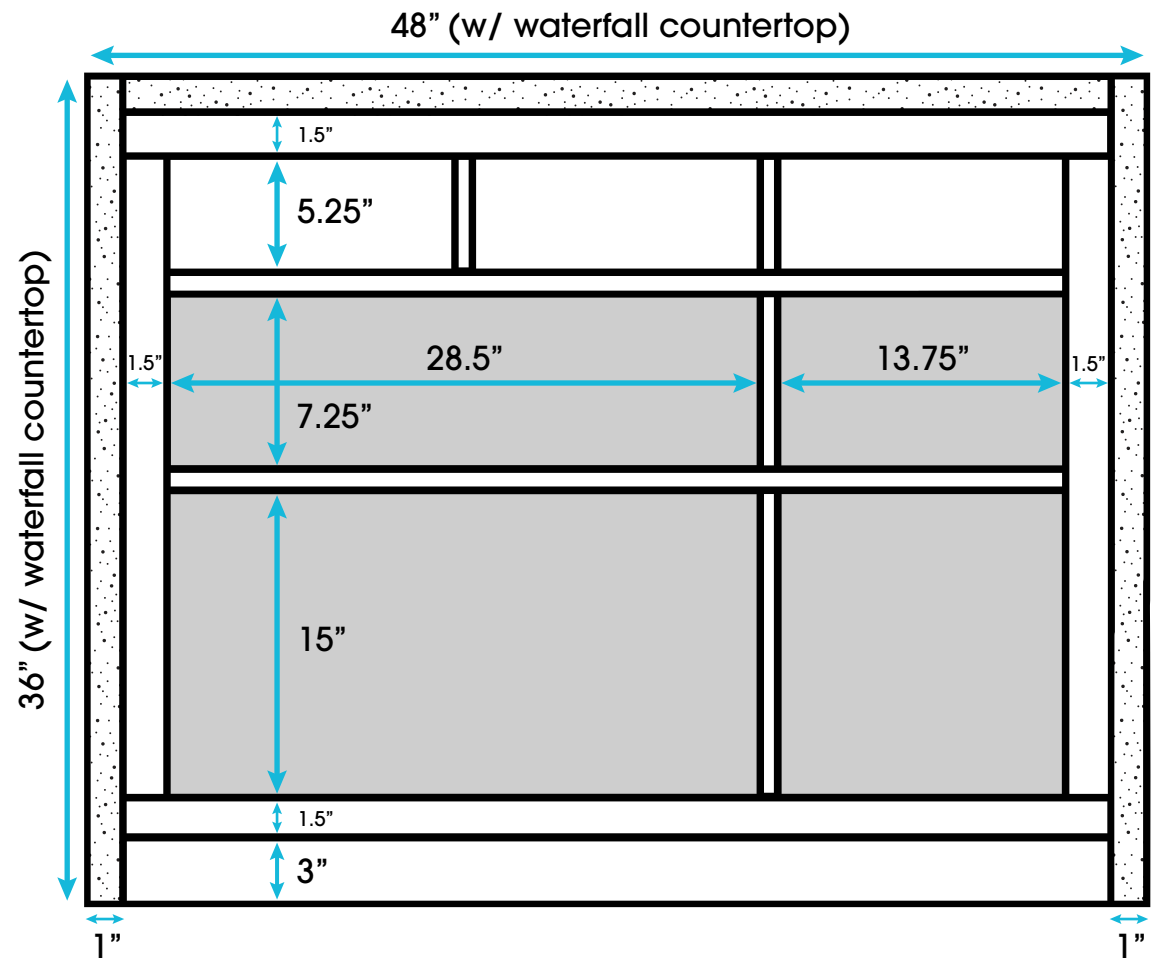

Palisade 48-inch Kitchen Island (Internal View)

Note: Drawers only open from one side

Note: The orientation view is from the side that drawers pull out.

All measurements are approximate and rounded to the nearest quarter inch
Please allow for a slight margin of error