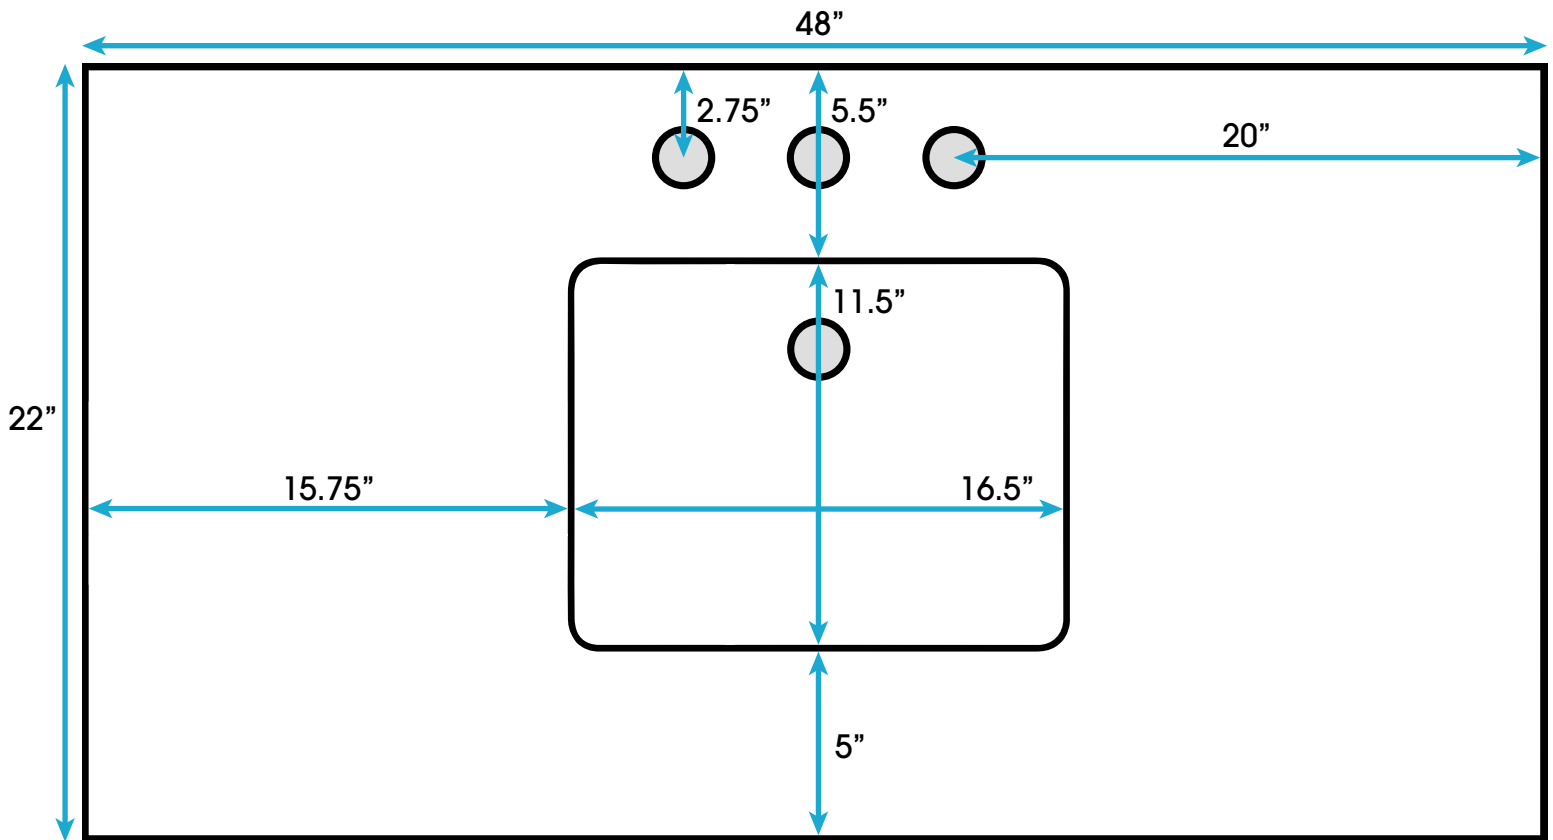

# *Helsinki 48-inch Bath Vanity* (Top View)

**Approximate Overall Product Weight: 240 lbs**

**All measurements are approximate and rounded to the nearest quarter inch  
Please allow for a slight margin of error**