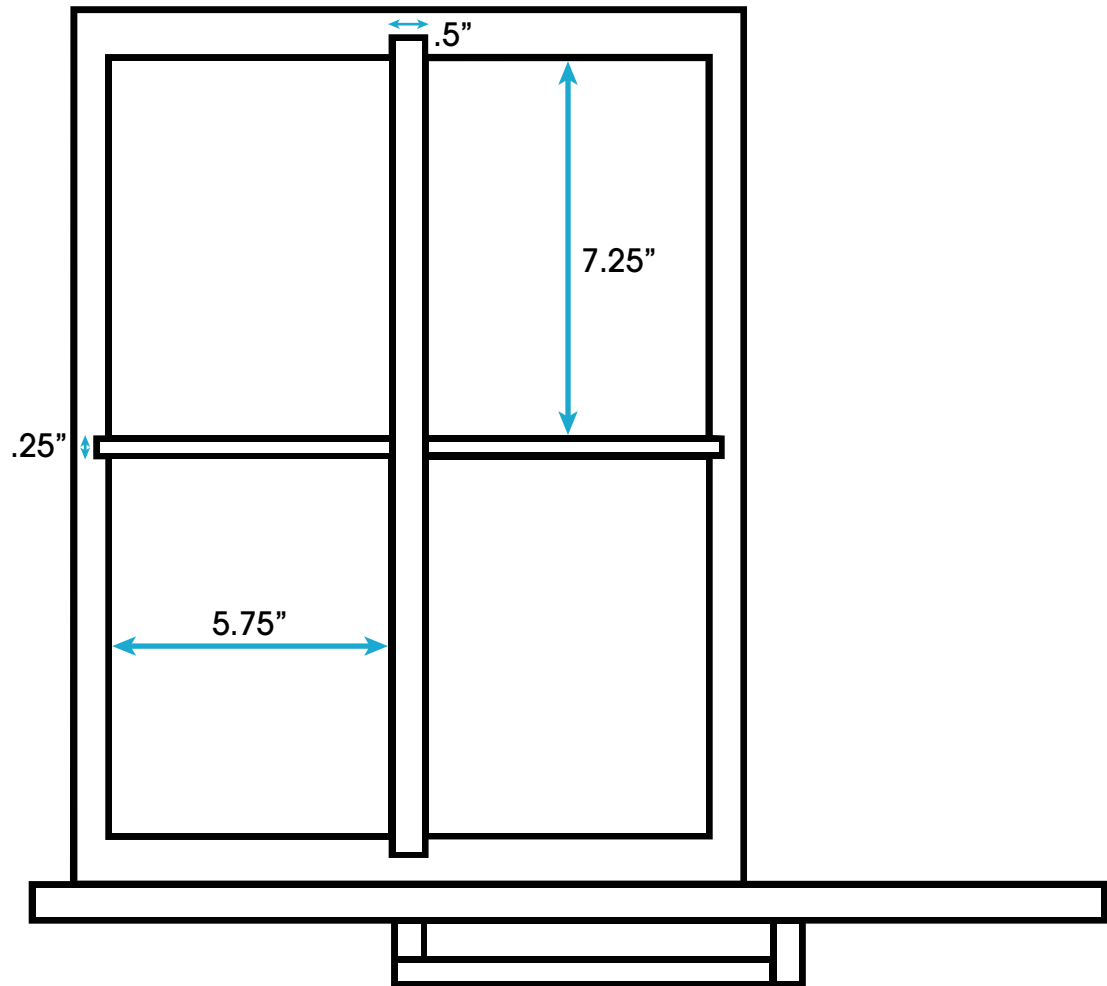

Helsinki 48-inch Bath Vanity Top Drawers (Top View)

**All measurements are approximate and rounded to the nearest quarter inch
Please allow for a slight margin of error**