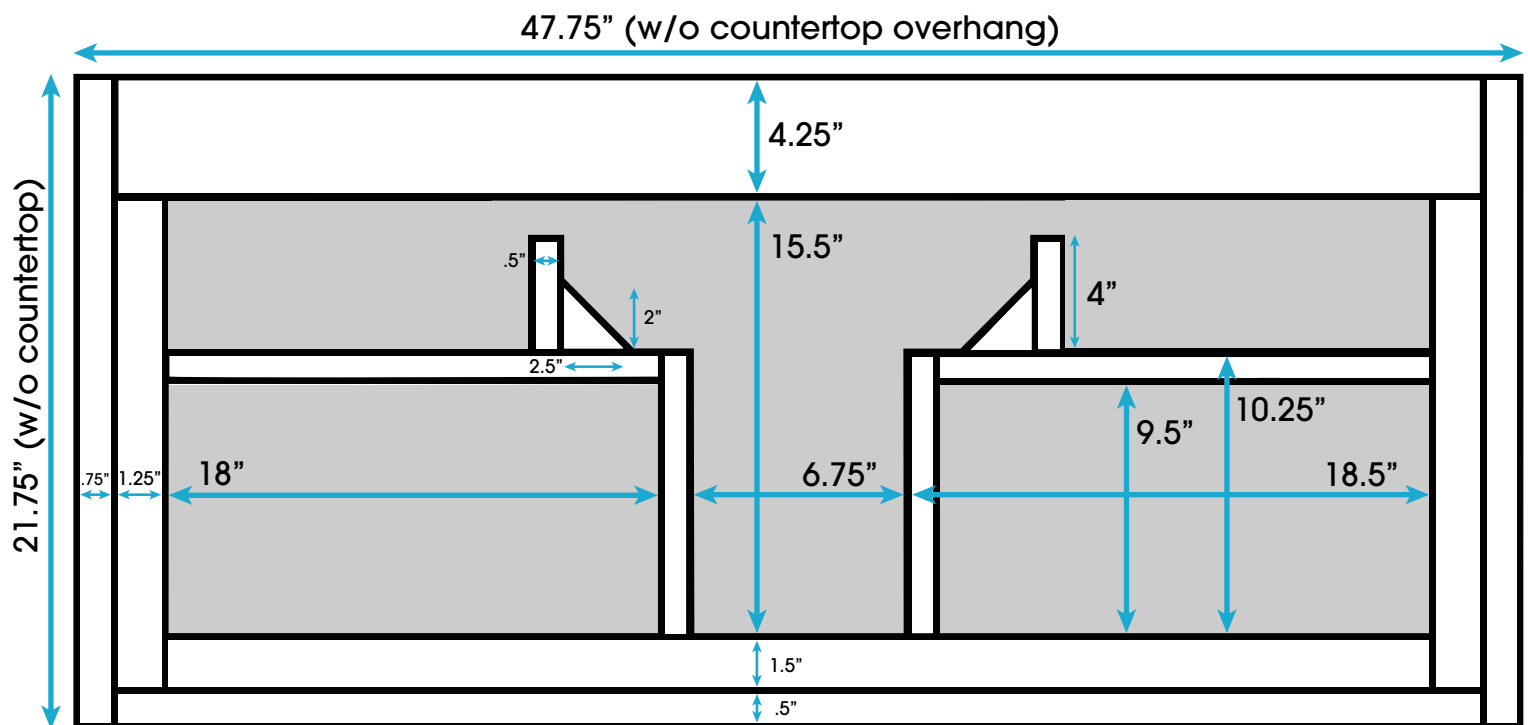

# *Helsinki 48-inch Bath Vanity* (Back View)

**Approximate Overall Product Weight: 240 lbs**

**All measurements are approximate and rounded to the nearest quarter inch  
Please allow for a slight margin of error**