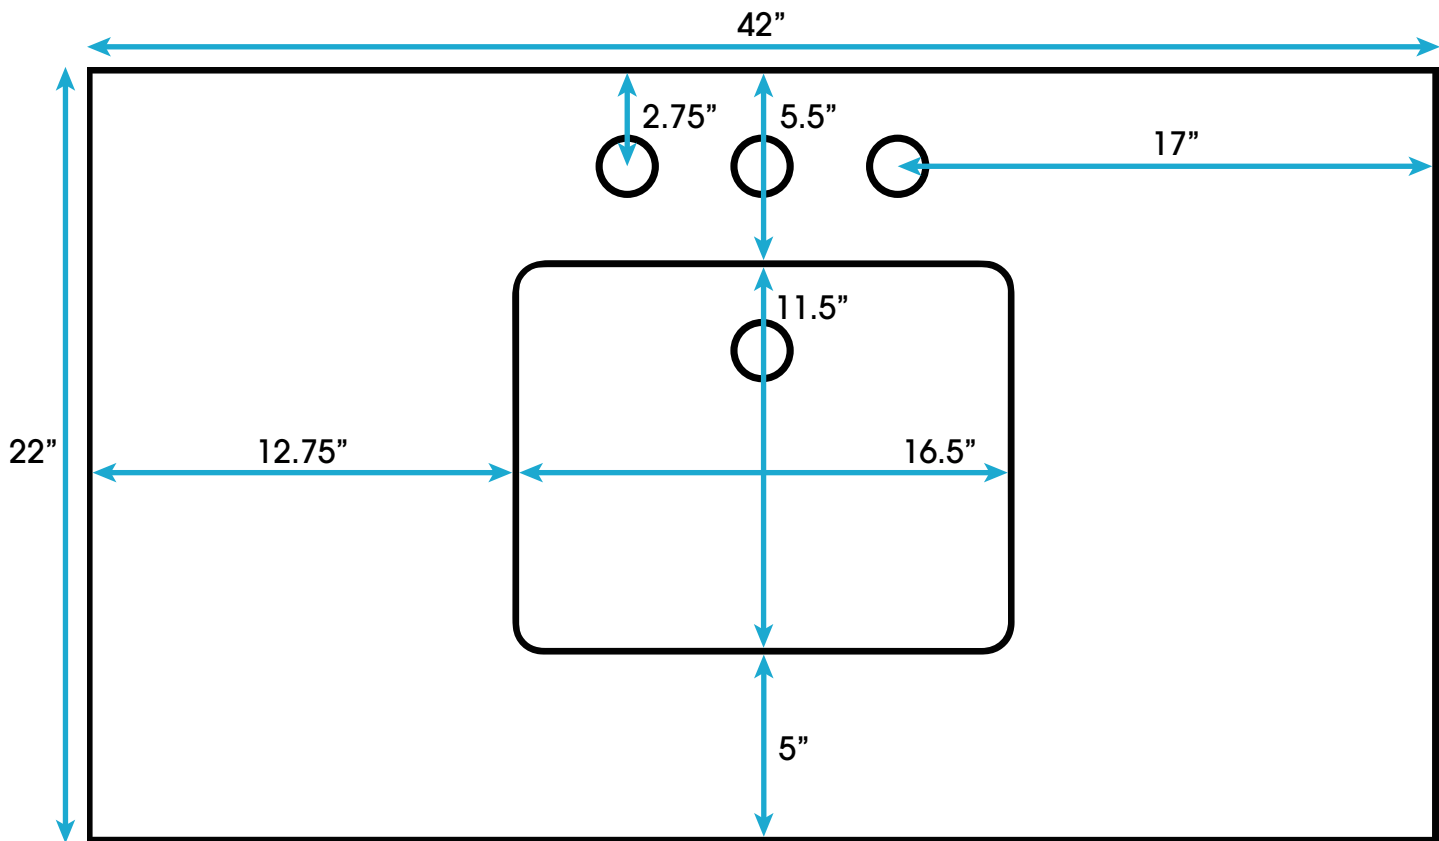

# ***Helsinki 42-inch Bath Vanity*** **(Back View)**

**Approximate Overall Product Weight: 210 lbs**

**All measurements are approximate and rounded to the nearest quarter inch  
Please allow for a slight margin of error**