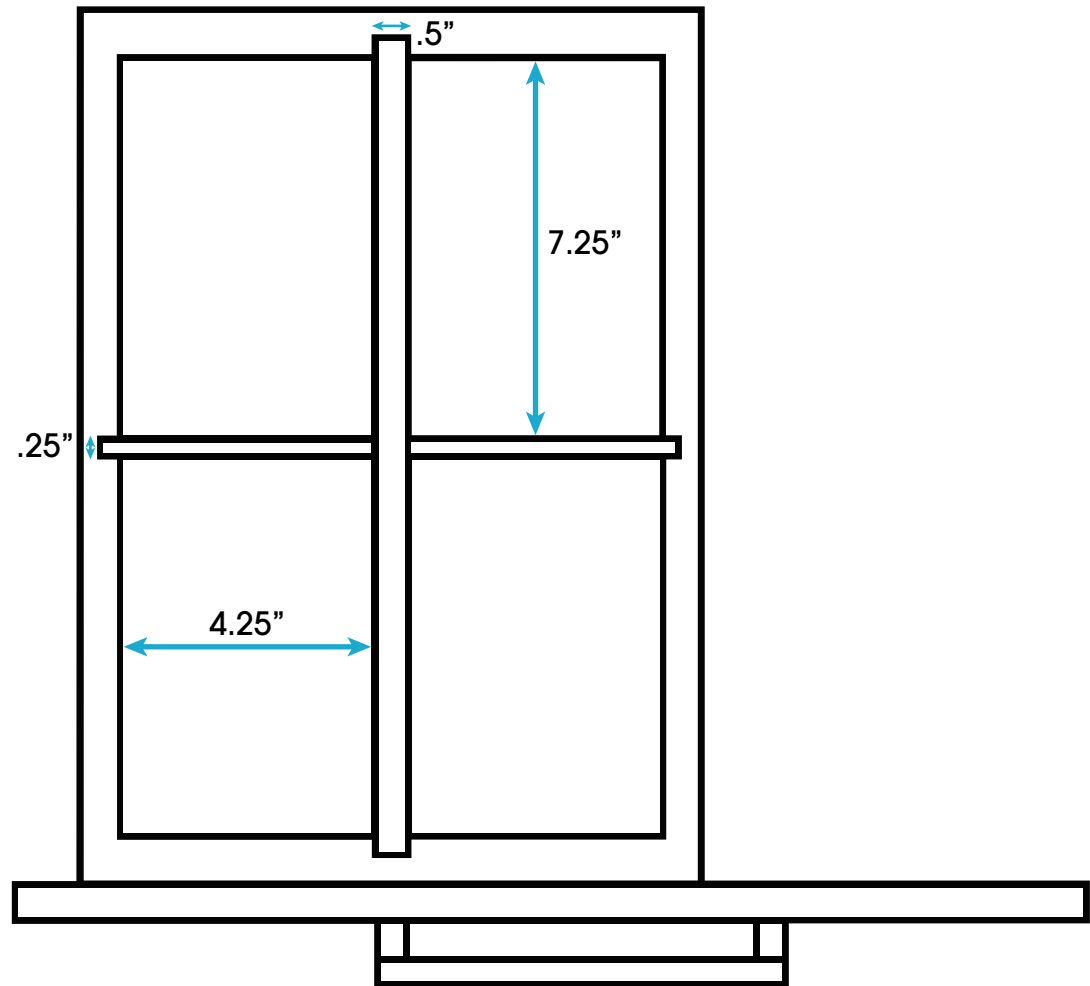

# *Helsinki 42-inch Bath Vanity* Top Drawer (Top-View)

**All measurements are approximate and rounded to the nearest quarter inch  
Please allow for a slight margin of error**