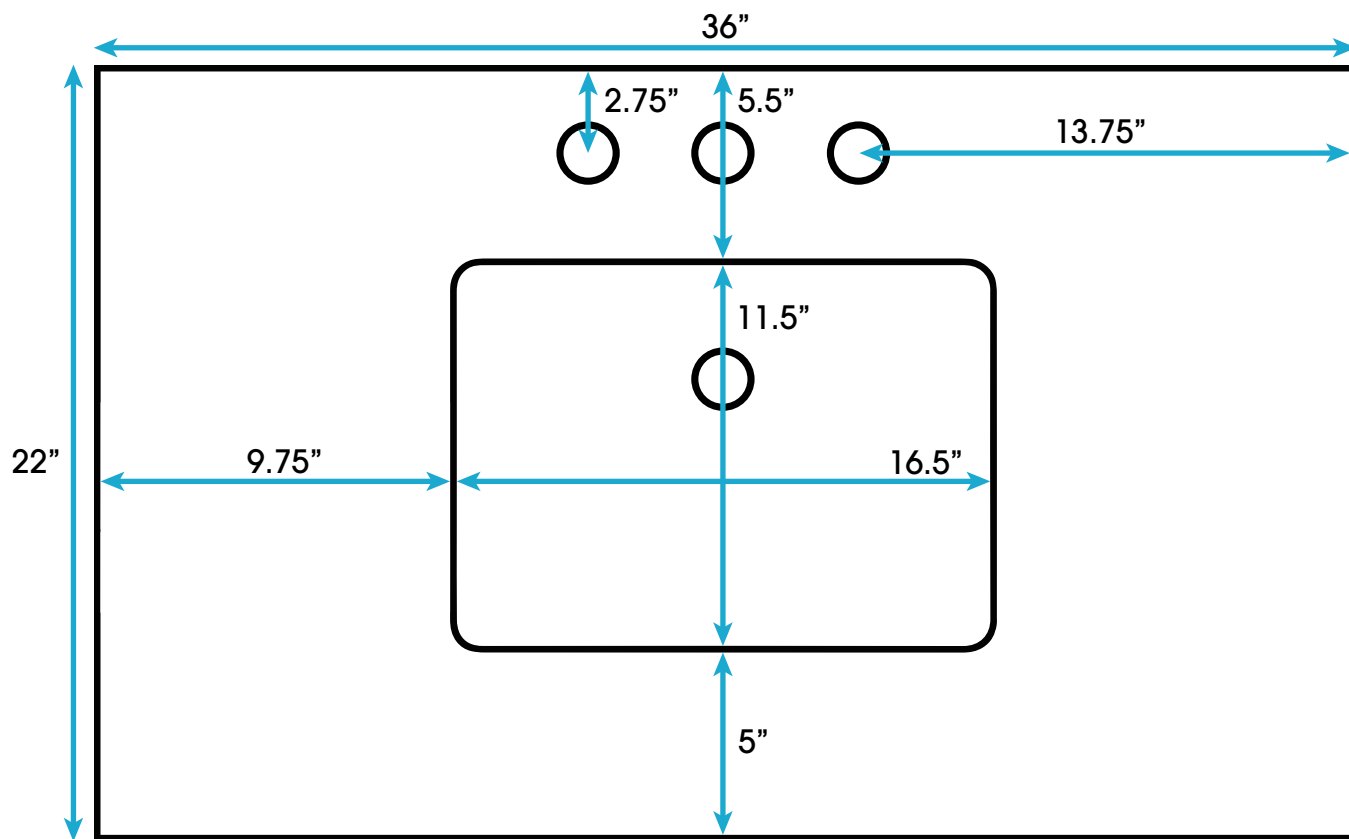

Helsinki 36-inch Bath Vanity **(Top View)**

Approximate Overall Product Weight: 170 lbs

**All measurements are approximate and rounded to the nearest quarter inch
Please allow for a slight margin of error**