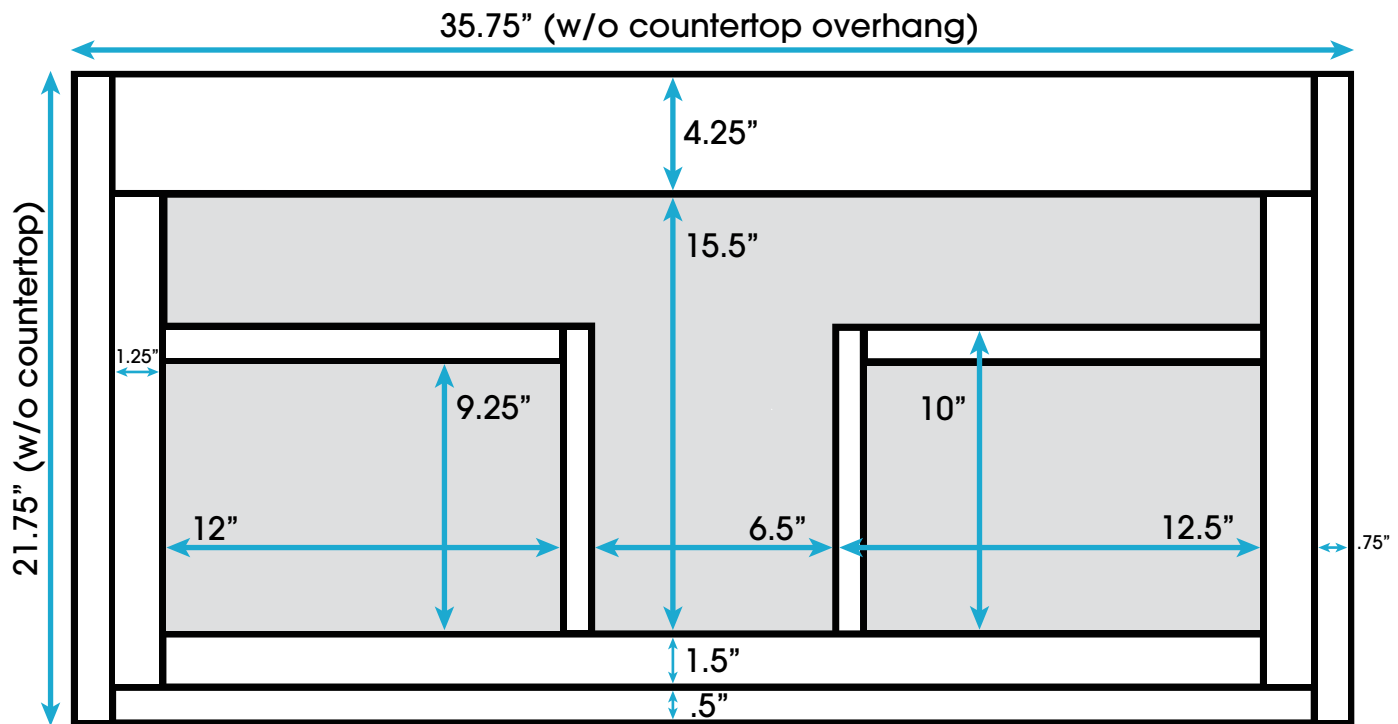

# *Helsinki 36-inch Bath Vanity* (Back View)

**Approximate Overall Product Weight: 170 lbs**

**All measurements are approximate and rounded to the nearest quarter inch  
Please allow for a slight margin of error**