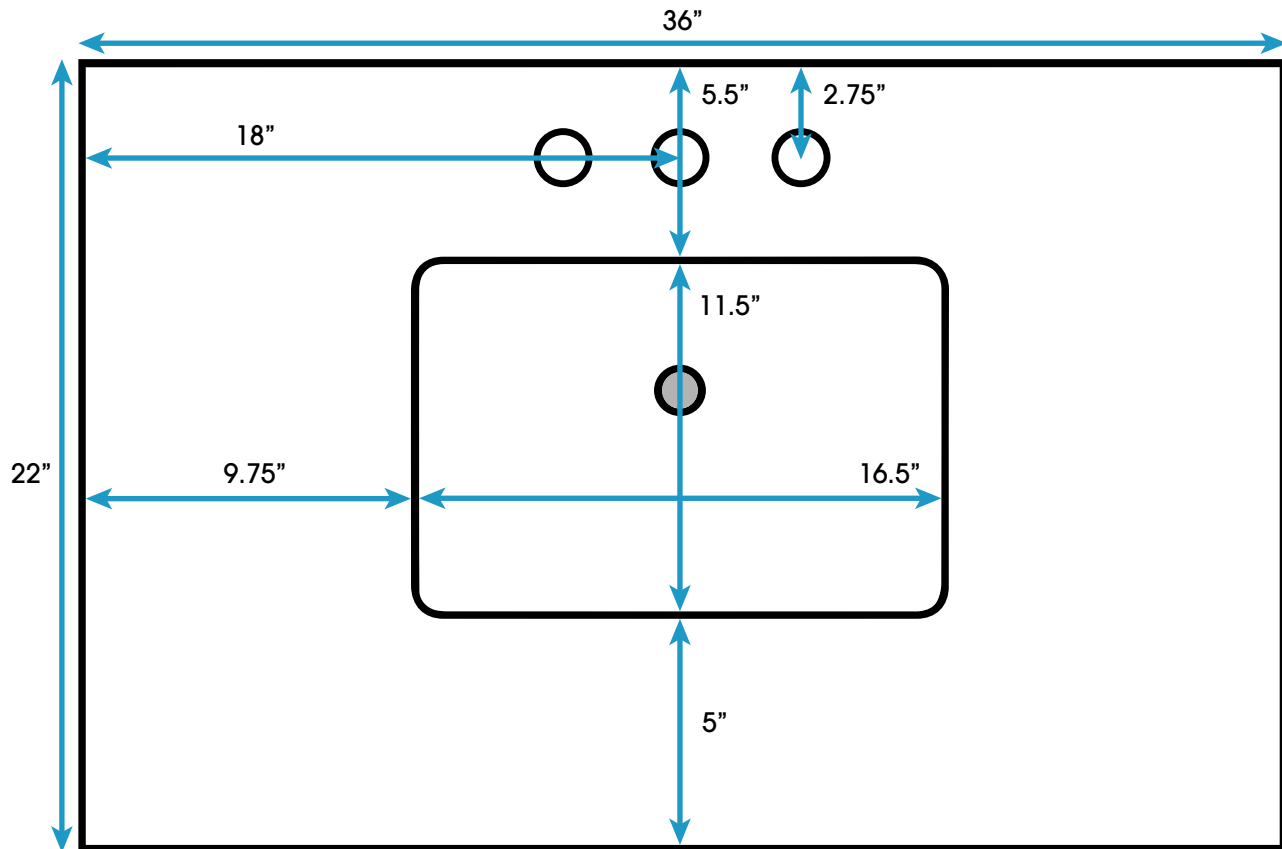

Henley 36-inch Bath Vanity (Top View)

**All measurements are approximate and rounded to the nearest quarter inch
Please allow for a slight margin of error**