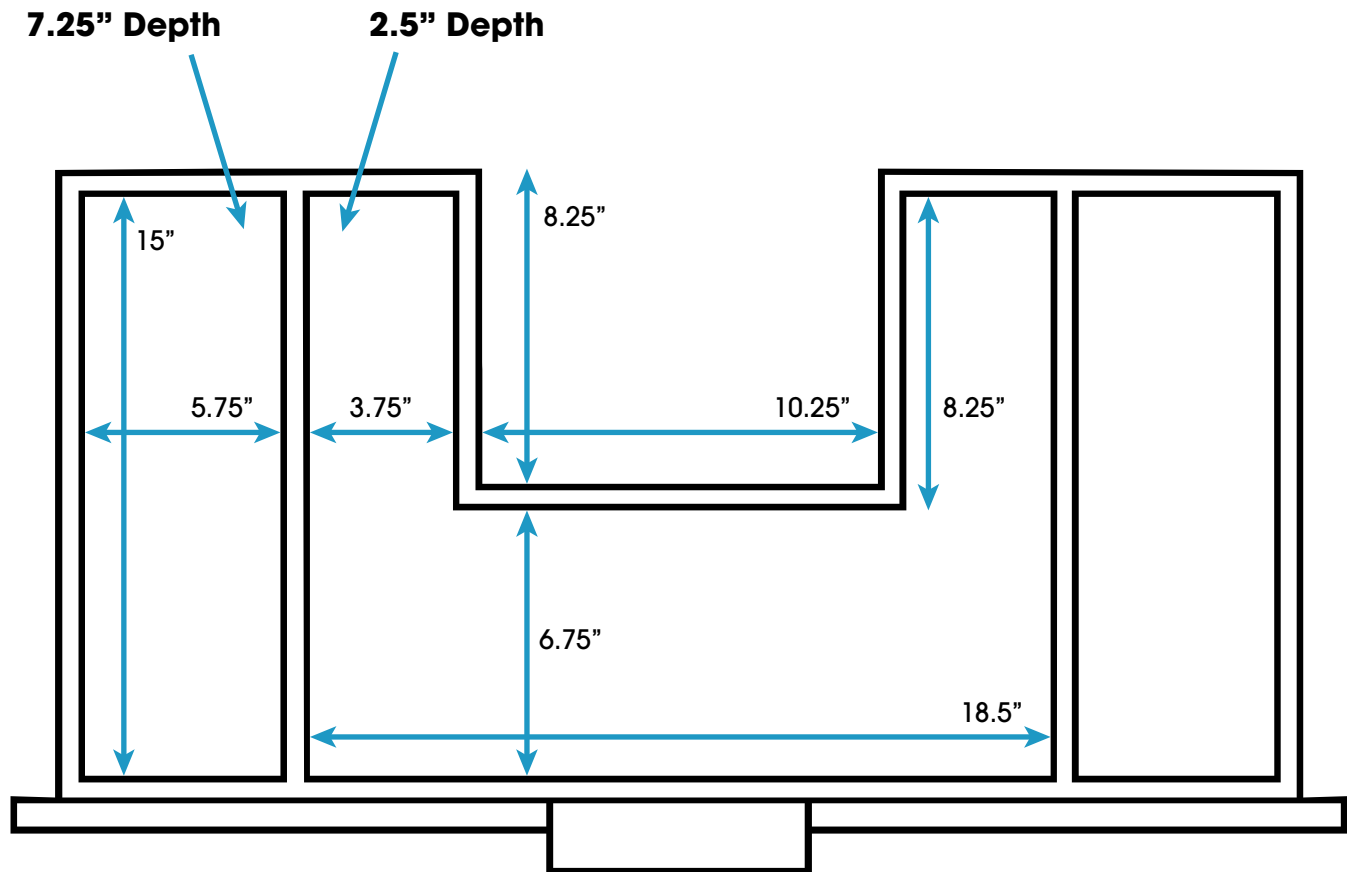

Henley 36-inch Bath Vanity **Top Drawer – Top View**

**All measurements are approximate and rounded to the nearest quarter inch
Please allow for a slight margin of error**