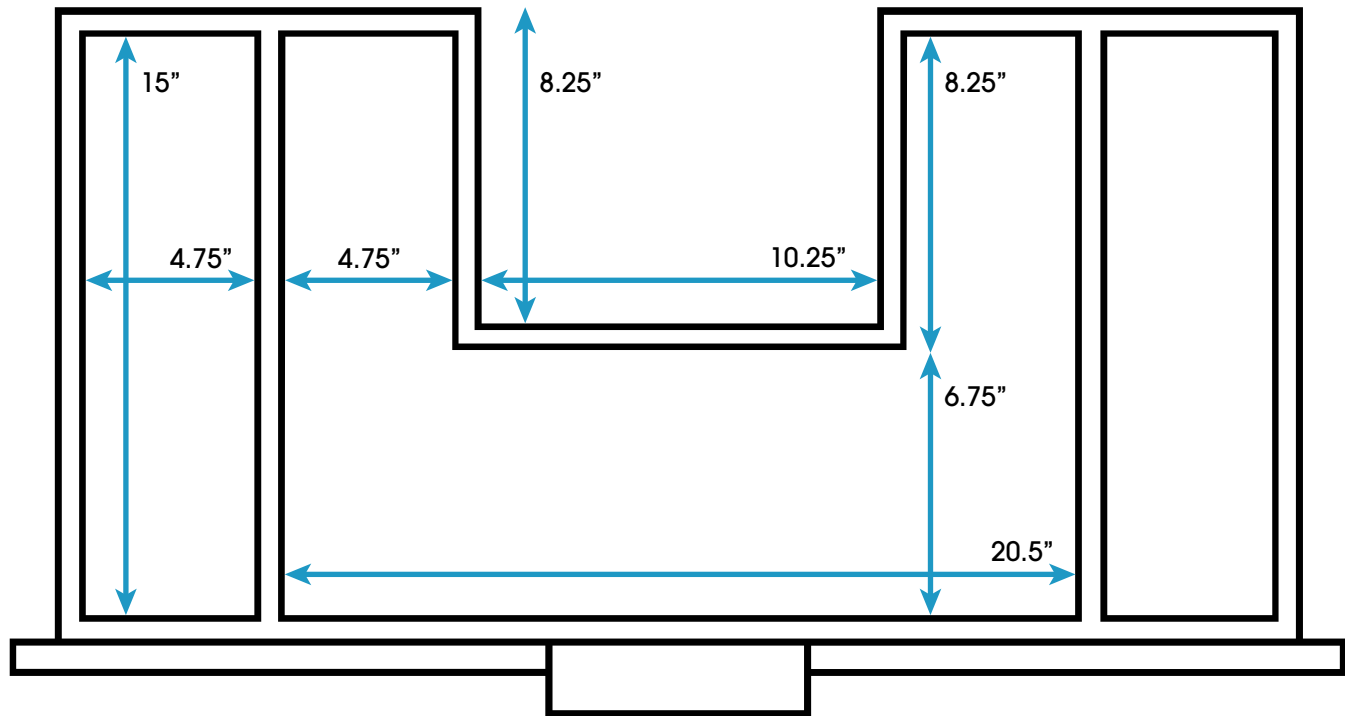

Henley 36-inch Bath Vanity **Bottom Drawer – (Top View)**

Note: The internal height of the drawer is 7.25" tall.

**All measurements are approximate and rounded to the nearest quarter inch
Please allow for a slight margin of error**