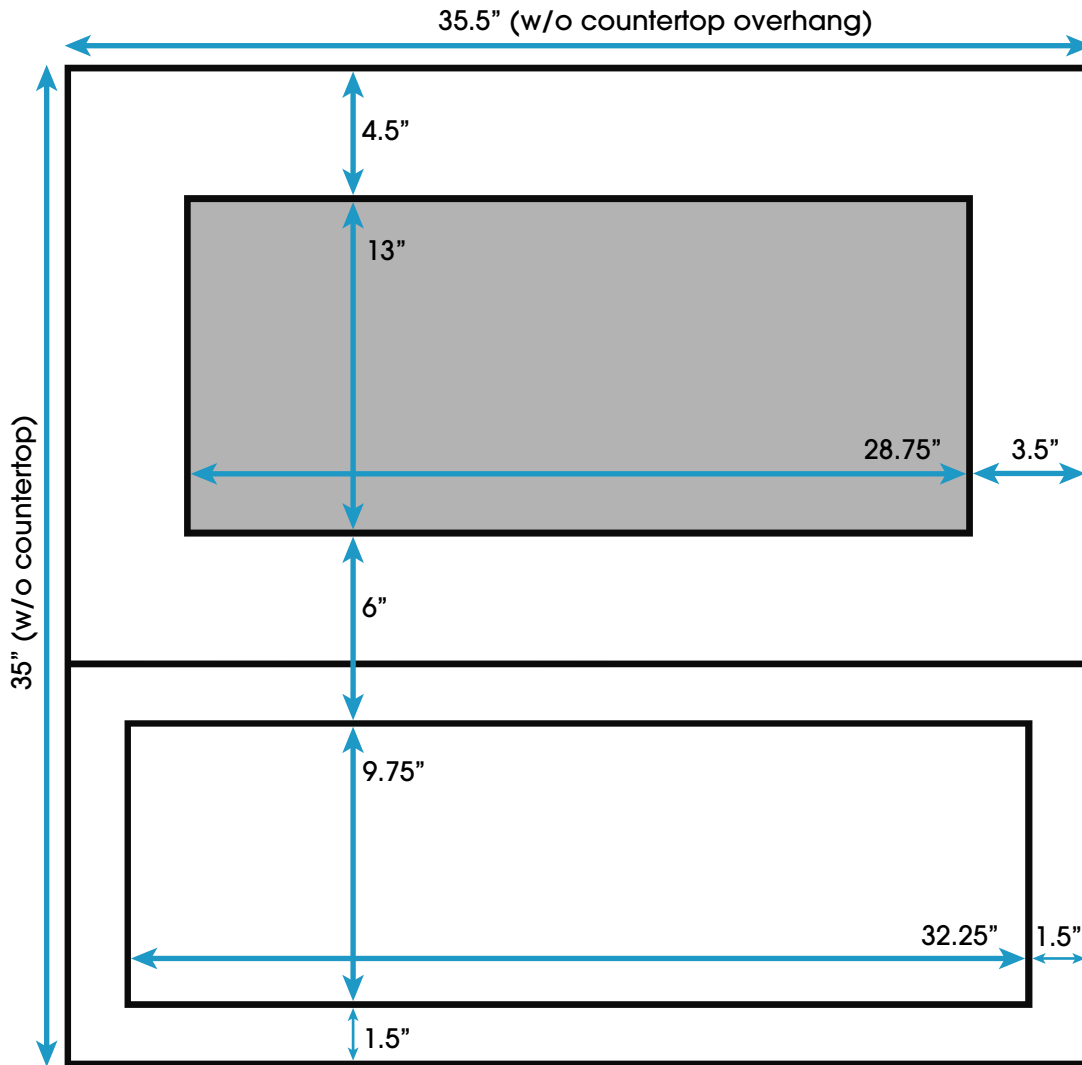

Henley 36-inch Bath Vanity (Back View)

**All measurements are approximate and rounded to the nearest quarter inch
Please allow for a slight margin of error**