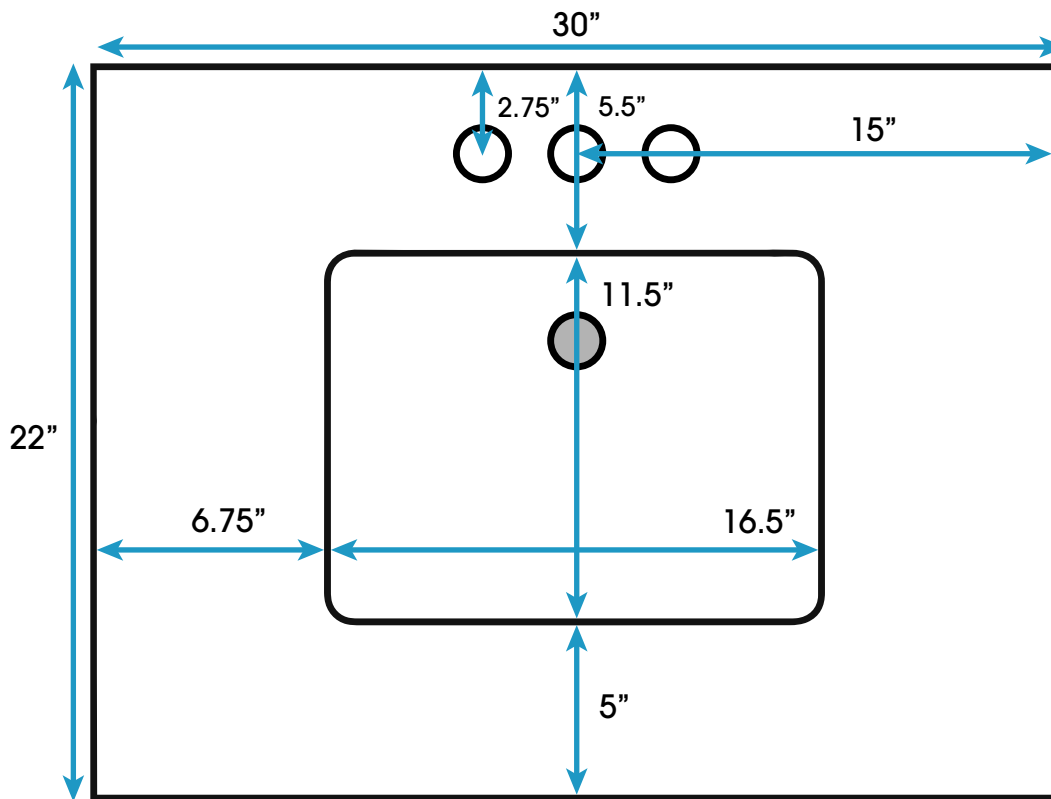

Henley 30-inch Bath Vanity (Top View)

**All measurements are approximate and rounded to the nearest quarter inch
Please allow for a slight margin of error**