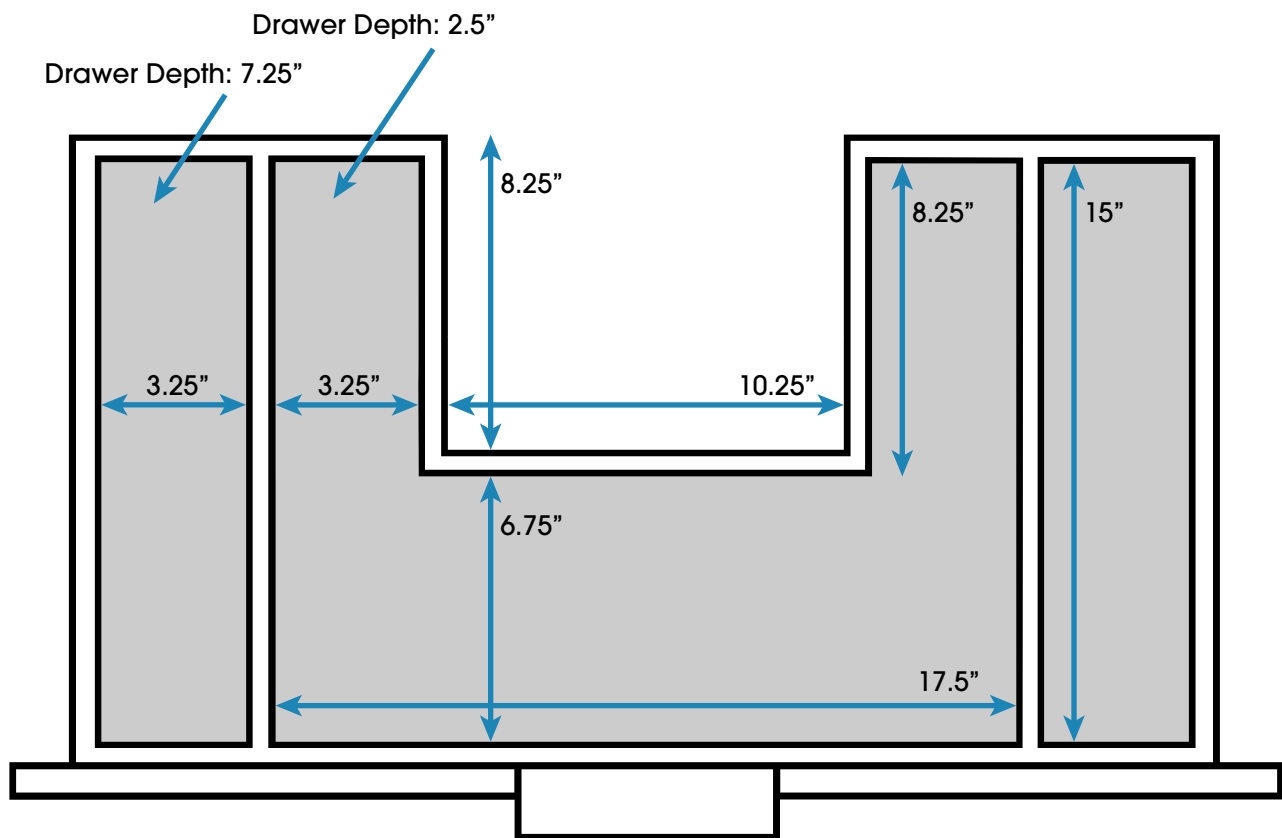

Henley 30-inch Bath Vanity **(Top Drawer – Top View)**

**All measurements are approximate and rounded to the nearest quarter inch
Please allow for a slight margin of error**